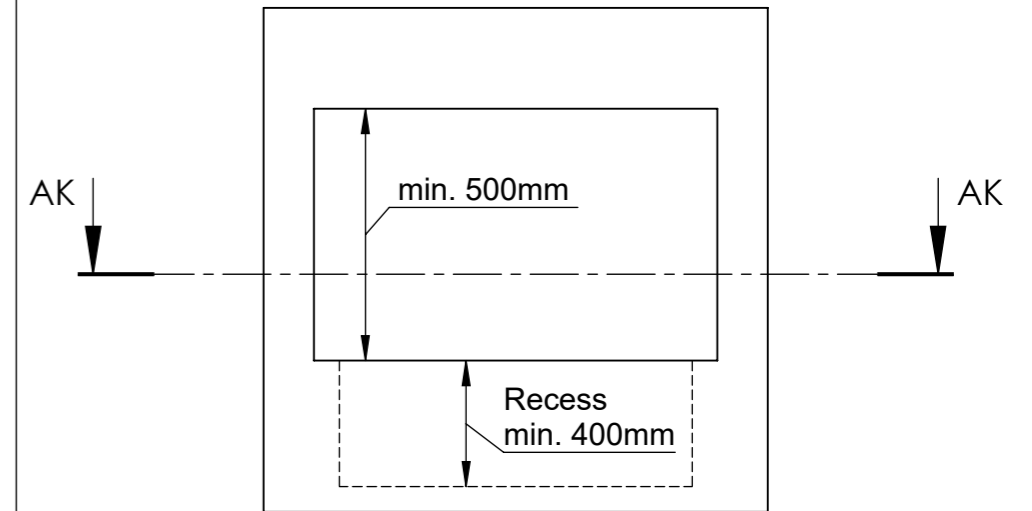

Hybrid Mist 720

Flame Tray 500mm
 With remote control
 and three flame levels
 With 1x 80mm low glass

SECTION AI-AI

SECTION AJ-AJ

Mounting if top plate is to rest on top of surrounding surface
 Note: base plate can get hot! Ensure that the surrounding surface can withstand a temperature of around 50 degrees C.

Wall cut-out dimensions

SECTION AK-AK
 SCALE 1 : 15

Please Note, if using the minimum required dimensions for the wall cut-out, the wall in front of the safety chamber becomes very thin, only 7,5mm.

Dimensions are in millimeters		Decoflame Aps Vang Mark 2 9380 Vestbjerg Denmark Tlf: +45 9630 4800	SCALE: 1:10
Date	22-06-2023	 bestilling@decoflame.dk	FORMAT: A3
REVISION:			Page 1 OF 2
Author:	TTK	Order Number - Customer - Reference:	
Copyright of Decoflame ApS Denmark, whose property this document remains. No part thereof may be disclosed, copied, duplicated or in any other way made use of, except with the approval of Decoflame ApS.		PRINCIPLE Hybrid Mist 720 FT500 - 720x215x213mm - 1x glass	Customer Approval Signature - Date

DO! install the fireplace in an open-wall construction, which is closed above and below the fireplace. Make sure to create a closed cavity for the section below the base plate of the fire.

DO! install the fireplace in a massive wall (made of bricks, stone or gas beton) using the wall cut-out dimensions mentioned on the previous page.

Dimensions are in millimeters		Decoflame ApS Vang Mark 2 9380 Vestbjerg Denmark Tlf: +45 9630 4800 	SCALE: 1:10
Date	22-06-2023		bestilling@decoflame.dk
REVISION:		Order Number - Customer - Reference:	Page 2 OF 2
Author:	TTK	PRINCIPLE Hybrid Mist 720 FT500 - 720x215x213mm - 1x glass	
Copyright of Decoflame ApS Denmark, whose property this document remains. No part thereof may be disclosed, copied, duplicated or in any other way made use of, except with the approval of Decoflame ApS.		Customer Approval Signature - Date	