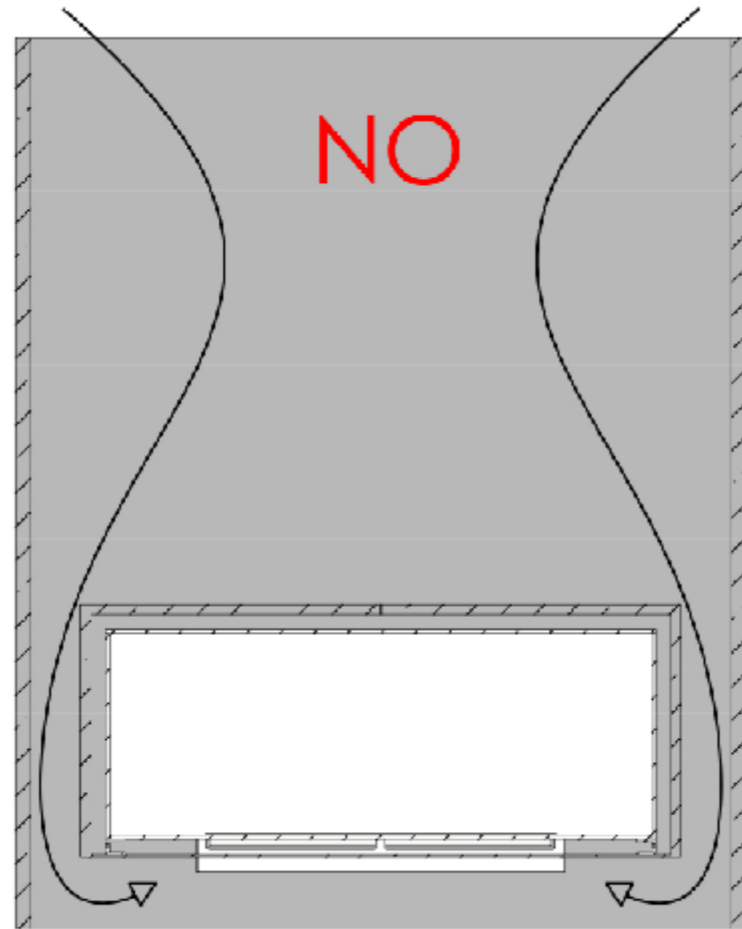

Wall cut-out dimensions

SECTION AK-AK
 SCALE 1 : 15

Please Note, if using the minimum required dimensions for the wall cut-out, the wall in front of the safety chamber becomes very thin, only 7,5mm.

Dimensions are in millimeters		Decoflame Aps Vang Mark 2 9380 Vestbjerg Denmark Tlf: +45 9630 4800	SCALE: 1:10
Date	22-06-2023	 bestilling@decoflame.dk	FORMAT: A3
REVISION:			Page 1 OF 2
Author:	TTK	Order Number - Customer - Reference:	
Copyright of Decoflame ApS Denmark, whose property this document remains. No part thereof may be disclosed, copied, duplicated or in any other way made use of, except with the approval of Decoflame ApS.		PRINCIPLE Hybrid Mist 720 FT500 - 720x215x213mm - 1x glass	Customer Approval Signature - Date

IMPORTANT INFORMATION

Particulars of the wall in which the fireplace shall be installed

DO NOT! install the fireplace in a wall construction which is open above and below the fireplace. The warm air will cause turbulences inside this hollow construction which will have a negative impact on the flames.

DO! install the fireplace in an open-wall construction, which is closed above and below the fireplace. Make sure to create a closed cavity for the section below the base plate of the fire.

DO! install the fireplace in a massive wall (made of bricks, stone or gas beton) using the wall cut-out dimensions mentioned on the previous page.