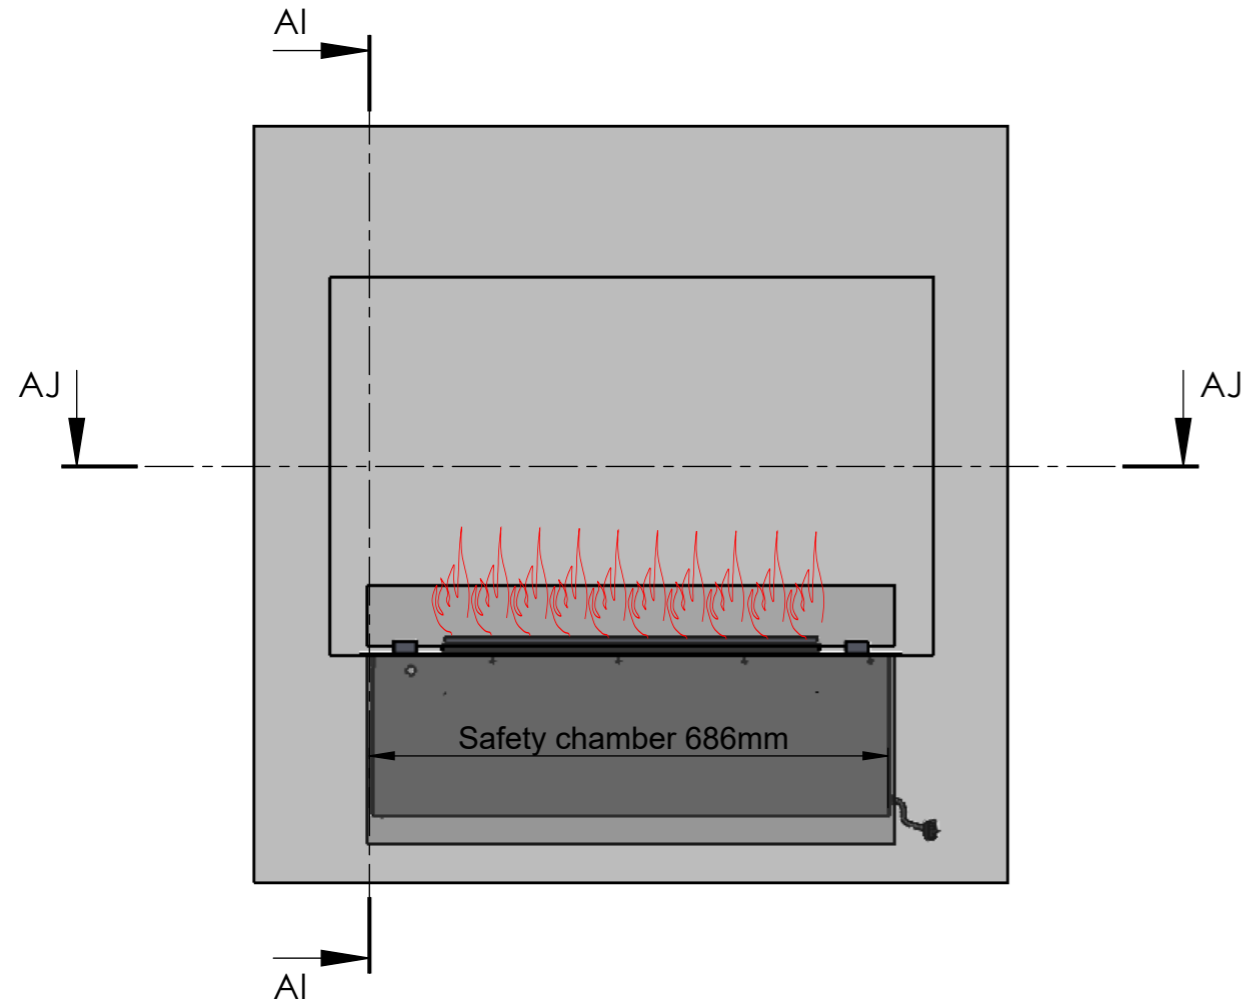

Hybrid Mist 720

Flame Tray 500mm
 With remote control
 and three flame levels
 With 1x 80mm low glass

SECTION AI-AI

SECTION AJ-AJ

Mounting if top plate is to rest on top of surrounding surface
 Note: base plate can get hot! Ensure that the surrounding surface can withstand a temperature of around 50 degrees C.

Wall cut-out dimensions

SECTION AK-AK
 SCALE 1 : 15

Please Note, if using the minimum required dimensions for the wall cut-out, the wall in front of the safety chamber becomes very thin, only 7,5mm.

Dimensions are in millimeters		Decoflame Aps Vang Mark 2 9380 Vestbjerg Denmark Tlf: +45 9630 4800	SCALE: 1:10
Date	22-06-2023	 bestilling@decoflame.dk	FORMAT: A3
REVISION:			Page 1 OF 2
Author:	TTK	Order Number - Customer - Reference:	
Copyright of Decoflame ApS Denmark, whose property this document remains. No part thereof may be disclosed, copied, duplicated or in any other way made use of, except with the approval of Decoflame ApS.		PRINCIPLE Hybrid Mist 720 FT500 - 720x215x213mm - 1x glass	Customer Approval Signature - Date

DO! install the fireplace in an open-wall construction, which is closed above and below the fireplace. Make sure to create a closed cavity for the section below the base plate of the fire.

DO! install the fireplace in a massive wall (made of bricks, stone or gas beton) using the wall cut-out dimensions mentioned on the previous page.

Dimensions are in millimeters		Decoflame ApS Vang Mark 2 9380 Vestbjerg Denmark Tlf: +45 9630 4800 	SCALE: 1:10
Date	22-06-2023		bestilling@decoflame.dk
REVISION:		Order Number - Customer - Reference:	Page 2 OF 2
Author:	TTK	PRINCIPLE Hybrid Mist 720 FT500 - 720x215x213mm - 1x glass	
Copyright of Decoflame ApS Denmark, whose property this document remains. No part thereof may be disclosed, copied, duplicated or in any other way made use of, except with the approval of Decoflame ApS.		Customer Approval Signature - Date	