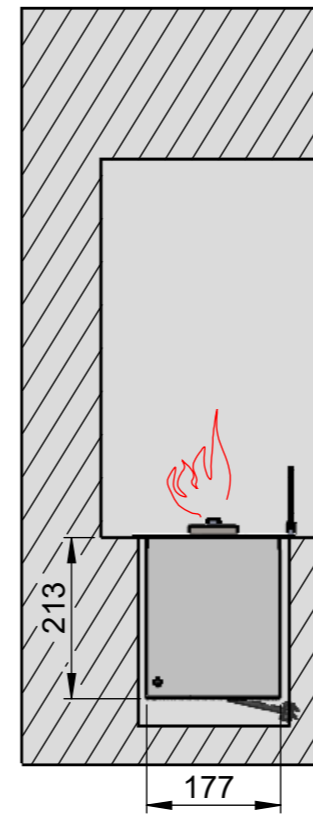

Hybrid Mist 720

Flame Tray 500mm
 With remote control
 and three flame levels
 With 1x 80mm low glass

SECTION AI-AI

SECTION AJ-AJ

Mounting if top plate is to rest on top of surrounding surface
 Note: base plate can get hot! Ensure that the surrounding surface can withstand a temperature of around 50 degrees C.

Wall cut-out dimensions

SECTION AK-AK
 SCALE 1 : 15

Please Note, if using the minimum required dimensions for the wall cut-out, the wall in front of the safety chamber becomes very thin, only 7,5mm.

Dimensions are in millimeters		Decoflame Aps Vang Mark 2 9380 Vestbjerg Denmark Tlf: +45 9630 4800	SCALE: 1:10
Date	22-06-2023	 bestilling@decoflame.dk	FORMAT: A3
REVISION:			Page 1 OF 2
Author:	TTK	Order Number - Customer - Reference:	
Copyright of Decoflame ApS Denmark, whose property this document remains. No part thereof may be disclosed, copied, duplicated or in any other way made use of, except with the approval of Decoflame ApS.		PRINCIPLE Hybrid Mist 720 FT500 - 720x215x213mm - 1x glass	Customer Approval Signature - Date

DO! install the fireplace in an open-wall construction, which is closed above and below the fireplace. Make sure to create a closed cavity for the section below the base plate of the fire.

DO! install the fireplace in a massive wall (made of bricks, stone or gas beton) using the wall cut-out dimensions mentioned on the previous page.

Dimensions are in millimeters		Decoflame ApS Vang Mark 2 9380 Vestbjerg Denmark Tlf: +45 9630 4800 	SCALE: 1:10
Date	22-06-2023		bestilling@decoflame.dk
REVISION:		Order Number - Customer - Reference:	Page 2 OF 2
Author:	TTK	PRINCIPLE Hybrid Mist 720 FT500 - 720x215x213mm - 1x glass	
Copyright of Decoflame ApS Denmark, whose property this document remains. No part thereof may be disclosed, copied, duplicated or in any other way made use of, except with the approval of Decoflame ApS.		Customer Approval Signature - Date	