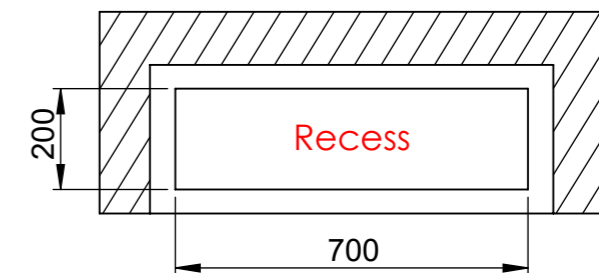

Hybrid Mist 720

Flame Tray 500mm
 With remote control
 and three flame levels
 With 1x 80mm low glass

SECTION AI-AI

SECTION AJ-AJ

Mounting if top plate is to rest on top of surrounding surface
 Note: base plate can get hot! Ensure that the surrounding surface can withstand a temperature of around 50 degrees C.

Wall cut-out dimensions

SECTION AK-AK
 SCALE 1 : 15

Please Note, if using the minimum required dimensions for the wall cut-out, the wall in front of the safety chamber becomes very thin, only 7,5mm.

Dimensions are in millimeters		Decoflame Aps Vang Mark 2 9380 Vestbjerg Denmark Tlf: +45 9630 4800	SCALE: 1:10
Date	22-06-2023	 bestilling@decoflame.dk	FORMAT: A3
REVISION:			Page 1 OF 2
Author:	TTK	Order Number - Customer - Reference:	
Copyright of Decoflame ApS Denmark, whose property this document remains. No part thereof may be disclosed, copied, duplicated or in any other way made use of, except with the approval of Decoflame ApS.		PRINCIPLE Hybrid Mist 720 FT500 - 720x215x213mm - 1x glass	Customer Approval Signature - Date

DO! install the fireplace in an open-wall construction, which is closed above and below the fireplace. Make sure to create a closed cavity for the section below the base plate of the fire.

DO! install the fireplace in a massive wall (made of bricks, stone or gas beton) using the wall cut-out dimensions mentioned on the previous page.

Dimensions are in millimeters		Decoflame ApS Vang Mark 2 9380 Vestbjerg Denmark Tlf: +45 9630 4800 	SCALE: 1:10
Date	22-06-2023		bestilling@decoflame.dk
REVISION:		Order Number - Customer - Reference:	Page 2 OF 2
Author:	TTK	PRINCIPLE Hybrid Mist 720 FT500 - 720x215x213mm - 1x glass	
Copyright of Decoflame ApS Denmark, whose property this document remains. No part thereof may be disclosed, copied, duplicated or in any other way made use of, except with the approval of Decoflame ApS.		Customer Approval Signature - Date	