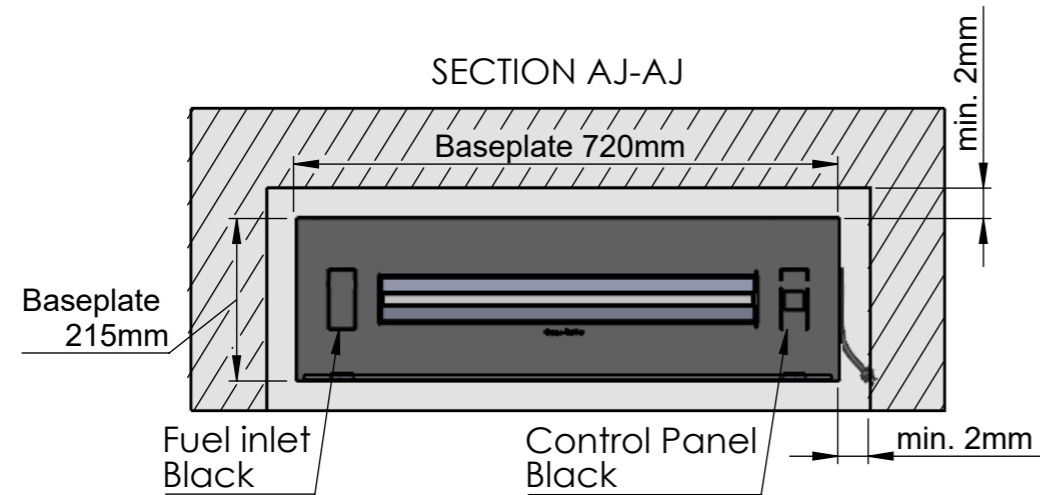

Hybrid Mist 720

Flame Tray 500mm
 With remote control
 and three flame levels
 With 1x 80mm low glass

SECTION AI-AI

SECTION AJ-AJ

Mounting if top plate is to rest on top of surrounding surface
 Note: base plate can get hot! Ensure that the surrounding surface can withstand a temperature of around 50 degrees C.

Wall cut-out dimensions

SECTION AK-AK
 SCALE 1 : 15

Please Note, if using the minimum required dimensions for the wall cut-out, the wall in front of the safety chamber becomes very thin, only 7,5mm.

Dimensions are in millimeters		Decoflame Aps Vang Mark 2 9380 Vestbjerg Denmark Tlf: +45 9630 4800	SCALE: 1:10
Date	22-06-2023	 bestilling@decoflame.dk	FORMAT: A3
REVISION:			Page 1 OF 2
Author:	TTK	Order Number - Customer - Reference:	
Copyright of Decoflame ApS Denmark, whose property this document remains. No part thereof may be disclosed, copied, duplicated or in any other way made use of, except with the approval of Decoflame ApS.		PRINCIPLE Hybrid Mist 720 FT500 - 720x215x213mm - 1x glass	Customer Approval Signature - Date

Dimensions are in millimeters		Decoflame ApS Vang Mark 2 9380 Vestbjerg Denmark Tlf: +45 9630 4800 	SCALE: 1:10
Date	22-06-2023		bestilling@decoflame.dk
REVISION:		Order Number - Customer - Reference:	Page 2 OF 2
Author:	TTK	PRINCIPLE Hybrid Mist 720 FT500 - 720x215x213mm - 1x glass	
Copyright of Decoflame ApS Denmark, whose property this document remains. No part thereof may be disclosed, copied, duplicated or in any other way made use of, except with the approval of Decoflame ApS.		Customer Approval Signature - Date	