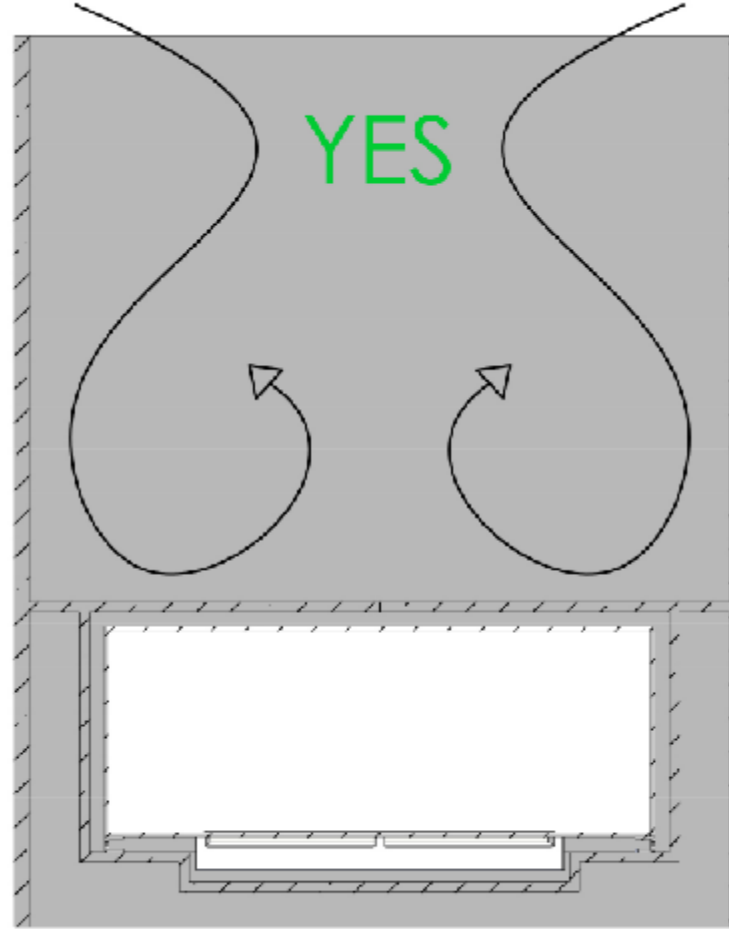

Wall cut-out dimensions

SECTION AK-AK
 SCALE 1 : 15

Please Note, if using the minimum required dimensions for the wall cut-out, the wall in front of the safety chamber becomes very thin, only 7,5mm.

Dimensions are in millimeters		Decoflame Aps Vang Mark 2 9380 Vestbjerg Denmark Tlf: +45 9630 4800	SCALE: 1:10
Date	22-06-2023	 bestilling@decoflame.dk	FORMAT: A3
REVISION:			Page 1 OF 2
Author:	TTK	Order Number - Customer - Reference:	
Copyright of Decoflame ApS Denmark, whose property this document remains. No part thereof may be disclosed, copied, duplicated or in any other way made use of, except with the approval of Decoflame ApS.		PRINCIPLE Hybrid Mist 720 FT500 - 720x215x213mm - 1x glass	Customer Approval Signature - Date

IMPORTANT INFORMATION

Particulars of the wall in which the fireplace shall be installed

DO NOT! install the fireplace in a wall construction which is open above and below the fireplace. The warm air will cause turbulences inside this hollow construction which will have a negative impact on the flames.

DO! install the fireplace in an open-wall construction, which is closed above and below the fireplace. Make sure to create a closed cavity for the section below the base plate of the fire.

DO! install the fireplace in a massive wall (made of bricks, stone or gas beton) using the wall cut-out dimensions mentioned on the previous page.