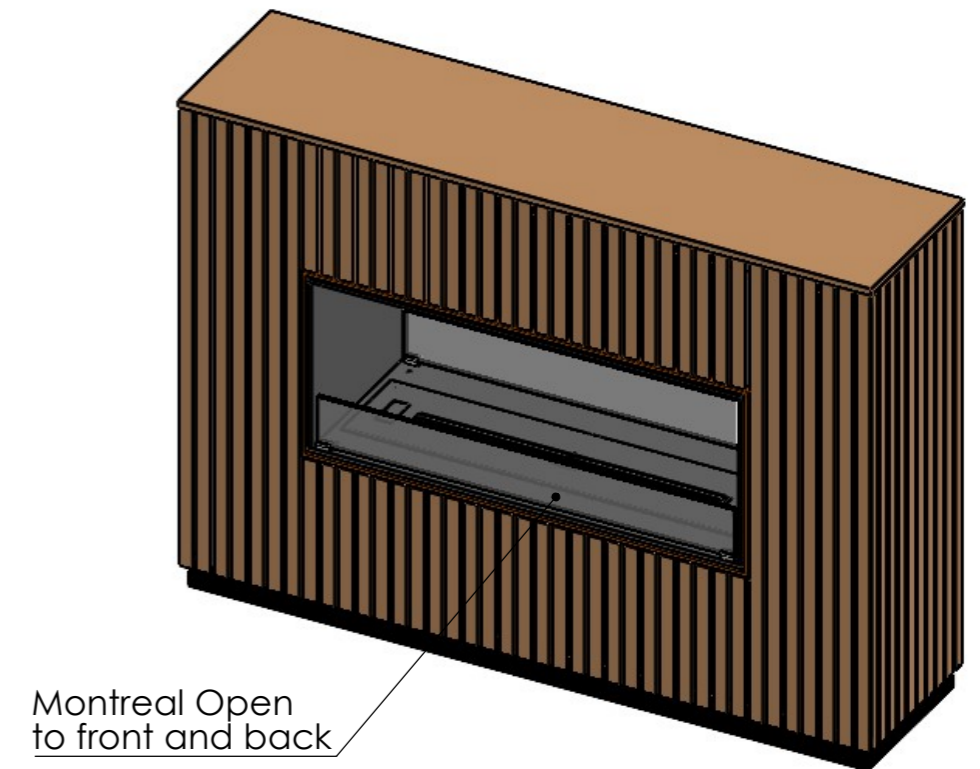

decoflame® Wood Panel wall (A1) 1550x1060x390mm

Montreal, Open to front and back 1000x400x390mm, Black colour

Options

- Material Panel**
- Black-stained oak
 - Oak nature
 - Walnut

- Burner**
- Denver F3/F6
 - Hybrid
 - Manual

- Glass**
- Clear
 - Bronze
- 2x 110mm glass
 - 1x Full glass 1x door (Only for Hybrid)

Dimensions are in millimeters		Decoflake Aps Vang Mark 2 9380 Vestbjerg Denmark Tlf: +45 9630 4800 	SCALE: 1:10
Date	20-06-2024		FORMAT: A3
REVISION:	-	bestilling@decoflake.dk	Page 1 OF 1
Author:	JDR	Order Number - Customer - Reference:	
Copyright of Decoflake ApS Denmark, whose property this document remains. No part thereof may be disclosed, copied, duplicated or in any other way made use of, except with the approval of Decoflake ApS.		PRINCIPLE Panel wall A1 1550x1060x390mm m. Montreal FB	
		Customer Approval Signature - Date	