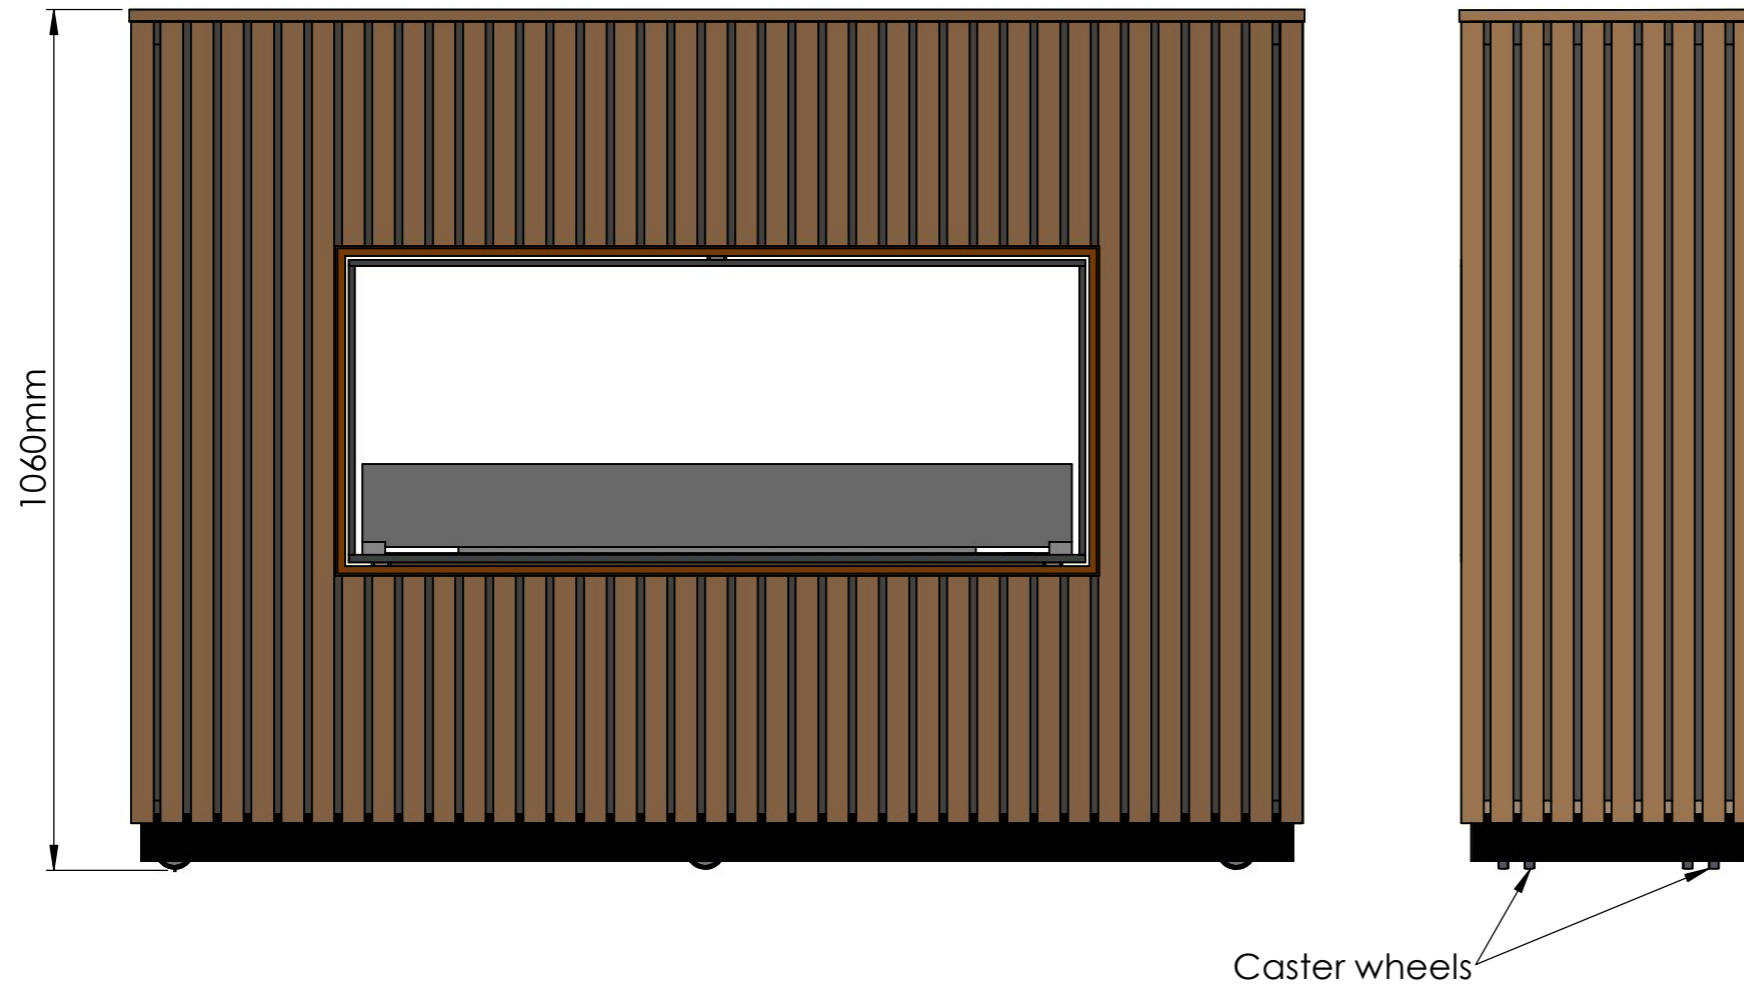

decoflame® Wood Panel wall (A1) 1550x1060x390mm

Montreal, Open to front and back 1000x400x390mm, Black colour

Options

- Material Panel**
- Black-stained oak
 - Oak nature
 - Walnut

- Burner**
- Denver F3/F6
 - Hybrid
 - Manual

- Glass**
- Clear
 - Bronze
- 2x 110mm glass
 - 1x Full glass 1x door (Only for Hybrid)

Dimensions are in millimeters		Decoflake Aps Vang Mark 2 9380 Vestbjerg Denmark Tlf: +45 9630 4800 	SCALE: 1:10
Date	20-06-2024		FORMAT: A3
REVISION:	-	bestilling@decoflake.dk	Page 1 OF 1
Author:	JDR	Order Number - Customer - Reference:	
Copyright of Decoflake ApS Denmark, whose property this document remains. No part thereof may be disclosed, copied, duplicated or in any other way made use of, except with the approval of Decoflake ApS.		PRINCIPLE Panel wall A1 1550x1060x390mm m. Montreal FB	
		Customer Approval Signature - Date	