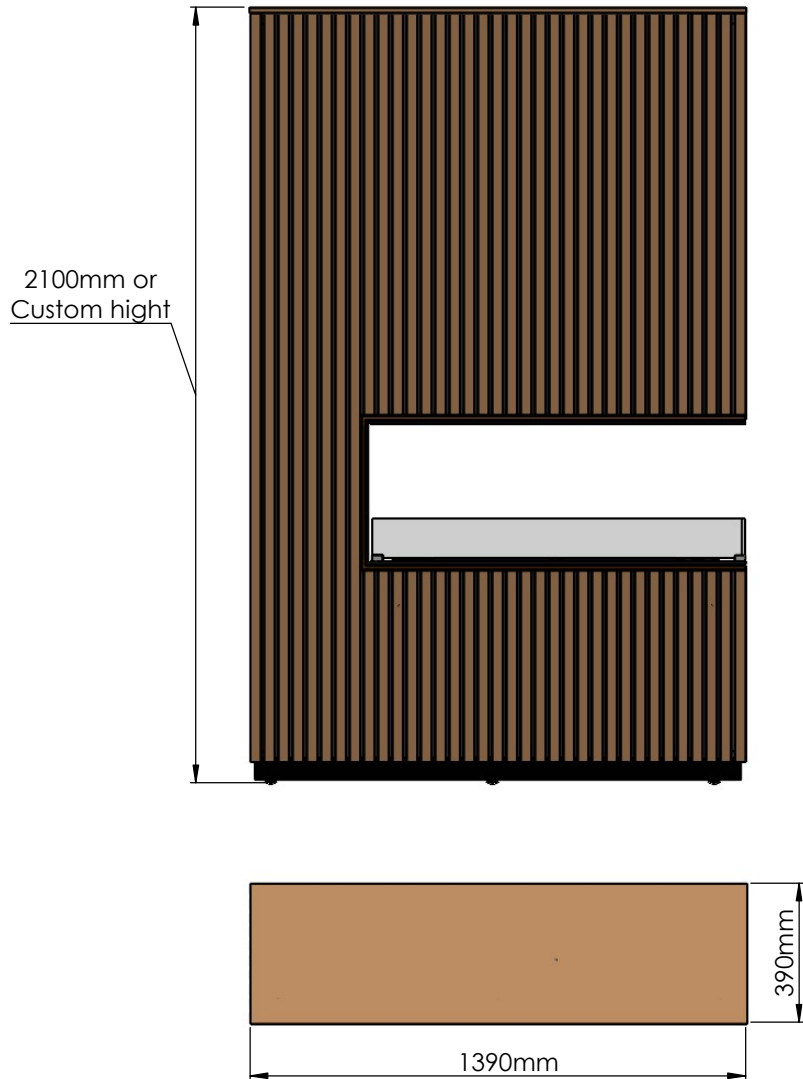

decoflame® Wood Panel wall (B1+B2) 1390x2100x390mm

Montreal, Open to front, back and side 1000x400x390mm, Black colour

Options

- Material Panel**
- Black-stained oak
 - Oak nature
 - Walnut

- Burner**
- Denver F3/F6
 - Hybrid
 - Manual

- Glass**
- Clear
 - Bronze
- 3x 110mm glass
 - 2x Full glass 1x door (Only for Hybrid)

Dimensions are in millimeters		Decoflake Aps Vang Mark 2 9380 Vestbjerg Denmark Tlf: +45 9630 4800		SCALE: 1:10
Date	20-06-2024			FORMAT: A3
REVISION:	-	bestilling@decoflake.dk		Page 1 OF 1
Author:	JDR	Order Number - Customer - Reference:		
Copyright of Decoflake Aps Denmark, whose property this document remains. No part thereof may be disclosed, copied, duplicated or in any other way made use of, except with the approval of Decoflake Aps.		PRINCIP Lamel væg B1+B2 1390x2100x390 m.Montreal FBS		
		Customer Approval Signature - Date		