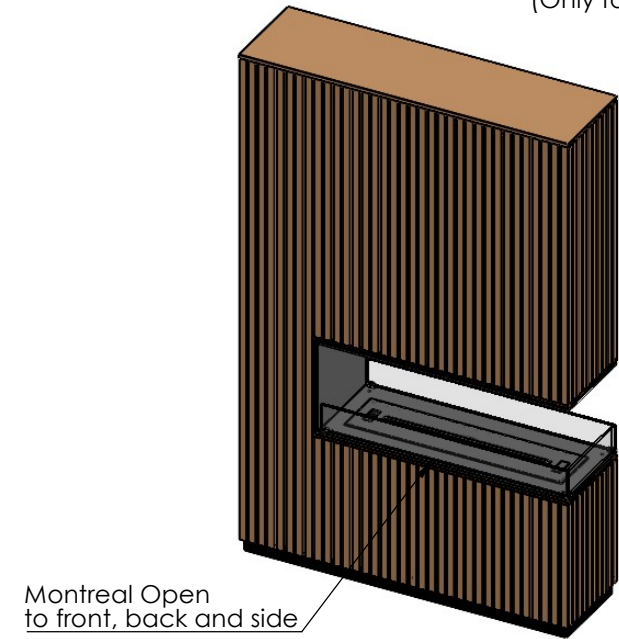

decoflame® Wood Panel wall (B1+B2) 1390x2100x390mm

Montreal, Open to front, back and side 1000x400x390mm, Black colour

Options

- Material Panel**
- Black-stained oak
 - Oak nature
 - Walnut

- Burner**
- Denver F3/F6
 - Hybrid
 - Manual

- Glass**
- Clear
 - Bronze
- 3x 110mm glass
 - 2x Full glass 1x door (Only for Hybrid)

Dimensions are in millimeters		Decoflake Aps Vang Mark 2 9380 Vestbjerg Denmark Tlf: +45 9630 4800		SCALE: 1:10
Date	20-06-2024			FORMAT: A3
REVISION:	-	bestilling@decoflake.dk		Page 1 OF 1
Author:	JDR	Order Number - Customer - Reference:		
Copyright of Decoflake Aps Denmark, whose property this document remains. No part thereof may be disclosed, copied, duplicated or in any other way made use of, except with the approval of Decoflake Aps.		PRINCIP Lamel væg B1+B2 1390x2100x390 m.Montreal FBS		
		Customer Approval Signature - Date		