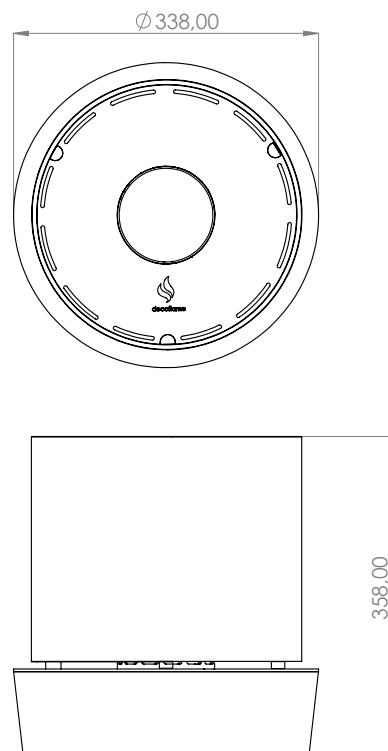

TECHNICAL INFORMATION

Capacity: 1.3 L
 Burning time: Up to 6 hours
 Nominal Output: 1.2 kW/h
 Net weight: 7.5 kg
 Burner: Manual
 Materials: Burner: Stainless steel
 8mm hardened glass
 Finish: See info
 Fuel: Bioethanol at 96.5 - 97.5%

TECHNICAL INFORMATION

Capacity:	2.3 L
Burning time:	Up to 6 hours
Nominal Output:	2.1 kW/h
Net weight:	7.5 kg
Burner:	Manual
Materials:	Burner: Stainless steel 8mm hardened glass
Finish:	See info
Fuel:	Bioethanol at 96.5 - 97.5%