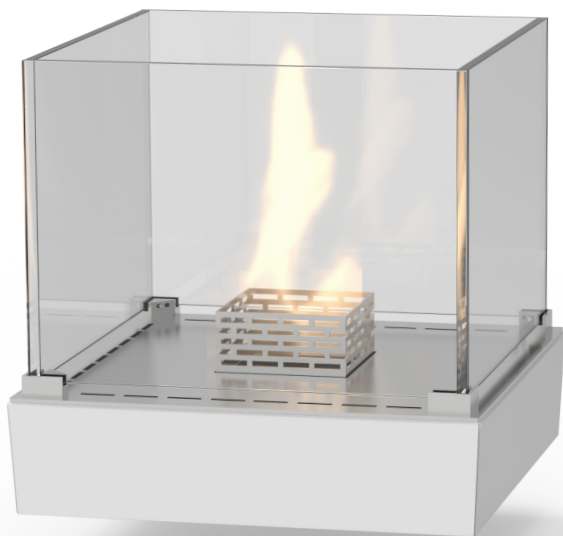

TECHNICAL INFORMATION

Capacity: 1.3 L
 Burning time: Up to 6 hours
 Nominal Output: 1.2 kW/h
 Net weight: 7.5 kg
 Burner: Manual
 Materials: Burner: Stainless steel
 8mm hardened glass
 Finish: See info
 Fuel: Bioethanol at 96.5 - 97.5%

FEATURES

- No chimney required
- No smoke, ash or soot
- Manual burner
- Safety chamber
- Easy to relocate

ACCESSORIES

Shutter tool / Lid

STANDARD FINISH

GLASS	clear	smoked	clear
BASE	white	black	white
TOP-PLATE	black	black	white

TECHNICAL INFORMATION

Capacity:	2.3 L
Burning time:	Up to 6 hours
Nominal Output:	2.1 kW/h
Net weight:	7.5 kg
Burner:	Manual
Materials:	Burner: Stainless steel 8mm hardened glass
Finish:	See info
Fuel:	Bioethanol at 96.5 - 97.5%

TECHNICAL INFORMATION

Capacity: 1.7 L
 Burning time: Up to 6 hours
 Nominal Output: 1.5 kW/h
 Net weight: 12.7 kg
 Burner: Manual
 Materials: Burner: Stainless steel
 8mm hardened glass
 Finish: See info
 Fuel: Bioethanol at 96.5 - 97.5%