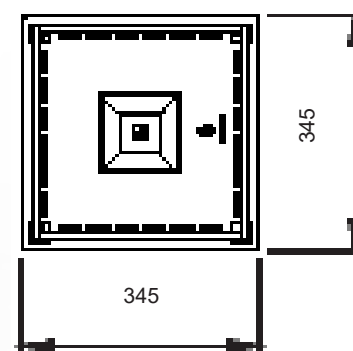

TECHNICAL INFORMATION

Capacity: 1.7 L
 Burning time: Up to 6 hours
 Nominal Output: 1.5 kW/h
 Net weight: 12.7 kg
 Burner: Manual
 Materials: Burner: Stainless steel
 8mm hardened glass
 Finish: See info
 Fuel: Bioethanol at 96.5 - 97.5%