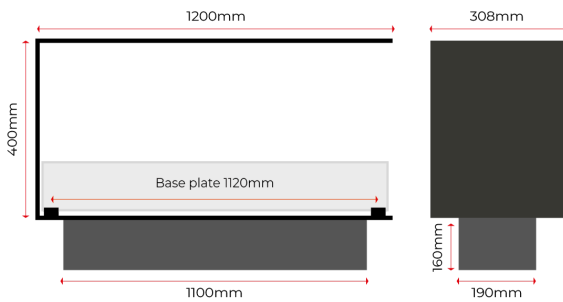

MANUAL FILLING

Use the tap included with the bioethanol container. An External Fuel Pump is available as an optional upgrade for easier handling."

GENERAL INFORMATION

Model	Montreal 1200 mm
Configuration	Open to Front, Back and Left/Right
Included Burner	Manual Burner 900 mm
Operation Type	Manual
Production	Made in Denmark

DESIGN & MATERIALS

Material	Stainless steel / Powder coated aluminum
Finish	Standard black powder coating
Glass Quality	Tempered diamond clear glass
Standard Glass	3x Low Glass