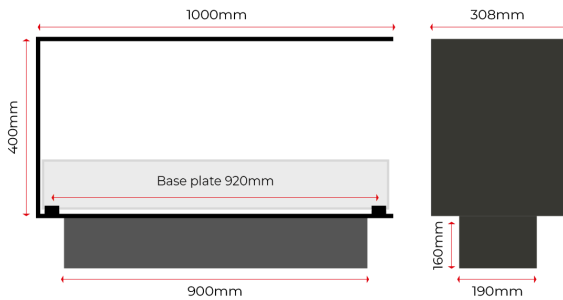

MANUAL FILLING

Use the tap included with the bioethanol container. An External Fuel Pump is available as an optional upgrade for easier handling."

GENERAL INFORMATION

Model	Montreal 1000 mm
Configuration	Open to Front, Back and Left/Right
Included Burner	Manual Burner 800 mm
Operation Type	Manual
Production	Made in Denmark

DESIGN & MATERIALS

Material	Stainless steel / Powder coated aluminum
Finish	Standard black powder coating
Glass Quality	Tempered diamond clear glass
Standard Glass	3x Low Glass