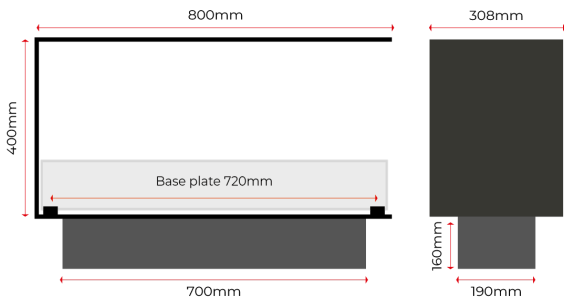

MANUAL FILLING

Use the tap included with the bioethanol container. An External Fuel Pump is available as an optional upgrade for easier handling."

GENERAL INFORMATION

Model	Montreal 800 mm
Configuration	Open to Front, Back and Left/Right
Included Burner	Manual Burner 600 mm
Operation Type	Manual
Production	Made in Denmark

DESIGN & MATERIALS

Material	Stainless steel / Powder coated aluminum
Finish	Standard black powder coating
Glass Quality	Tempered diamond clear glass
Standard Glass	3x Low Glass