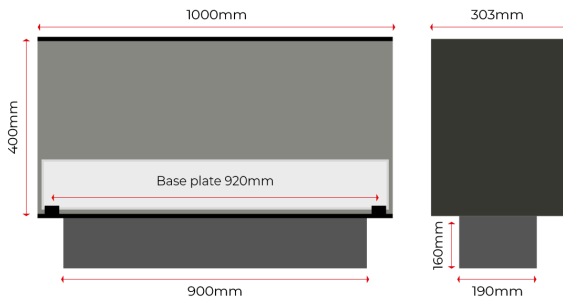

MANUAL FILLING

Use the tap included with the bioethanol container. An External Fuel Pump is available as an optional upgrade for easier handling."

GENERAL INFORMATION

Model	Montreal 1000 mm
Configuration	Open to Front, Right and Left
Included Burner	Manual Burner 800 mm
Operation Type	Manual
Production	Made in Denmark

DESIGN & MATERIALS

Material	Stainless steel / Powder coated aluminum
Finish	Standard black powder coating
Glass Quality	Tempered diamond clear glass
Standard Glass	3x Low Glass