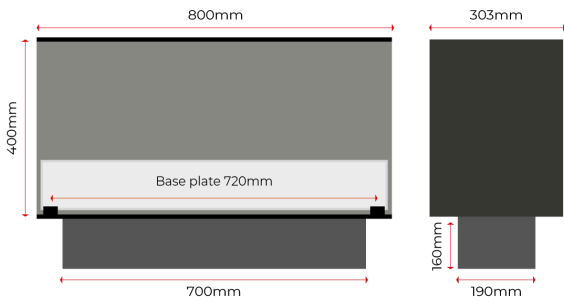

MANUAL FILLING

Use the tap included with the bioethanol container. An External Fuel Pump is available as an optional upgrade for easier handling."

GENERAL INFORMATION

Model	Montreal 800 mm
Configuration	Open to Front, Right and Left
Included Burner	Manual Burner 600 mm
Operation Type	Manual
Production	Made in Denmark

DESIGN & MATERIALS

Material	Stainless steel / Powder coated aluminum
Finish	Standard black powder coating
Glass Quality	Tempered diamond clear glass
Standard Glass	3x Low Glass