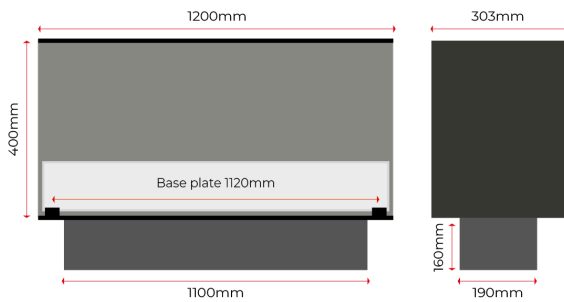

MANUAL FILLING

Use the tap included with the bioethanol container. An External Fuel Pump is available as an optional upgrade for easier handling."

GENERAL INFORMATION

Model	Montreal 1200 mm
Configuration	Open to Front, Right and Left
Included Burner	Manual Burner 900 mm
Operation Type	Manual
Production	Made in Denmark

DESIGN & MATERIALS

Material	Stainless steel / Powder coated aluminum
Finish	Standard black powder coating
Glass Quality	Tempered diamond clear glass
Standard Glass	3x Low Glass