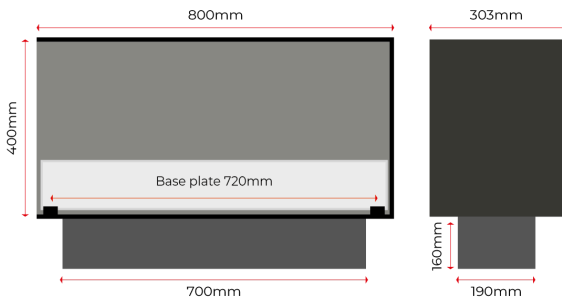

MANUAL FILLING

Use the tap included with the bioethanol container. An External Fuel Pump is available as an optional upgrade for easier handling."

GENERAL INFORMATION

Model	Montreal 800 mm
Configuration	Open to Front and Left
Included Burner	Manual Burner 600 mm
Operation Type	Manual
Production	Made in Denmark

DESIGN & MATERIALS

Material	Stainless steel / Powder coated aluminum
Finish	Standard black powder coating
Glass Quality	Tempered diamond clear glass
Standard Glass	2x Low Glass