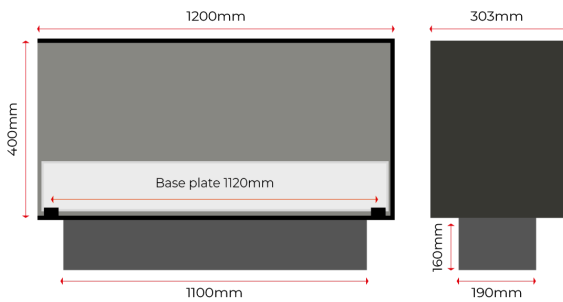

MANUAL FILLING

Use the tap included with the bioethanol container. An External Fuel Pump is available as an optional upgrade for easier handling."

GENERAL INFORMATION

Model	Montreal 1200 mm
Configuration	Open to Front and Left
Included Burner	Manual Burner 900 mm
Operation Type	Manual
Production	Made in Denmark

DESIGN & MATERIALS

Material	Stainless steel / Powder coated aluminum
Finish	Standard black powder coating
Glass Quality	Tempered diamond clear glass
Standard Glass	2x Low Glass