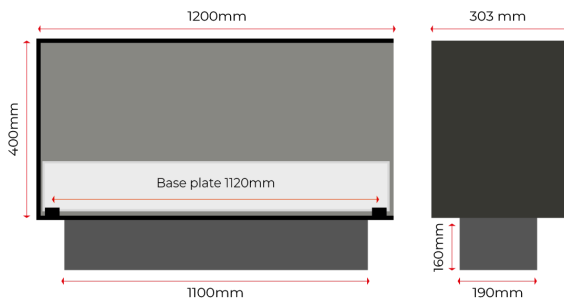

MANUAL FILLING

Use the tap included with the bioethanol container. An External Fuel Pump is available as an optional upgrade for easier handling."

GENERAL INFORMATION

Model	Montreal 1200 mm
Configuration	Open to Front and Right
Included Burner	Manual Burner 900 mm
Operation Type	Manual
Production	Made in Denmark

DESIGN & MATERIALS

Material	Stainless steel / Powder coated aluminum
Finish	Standard black powder coating
Glass Quality	Tempered diamond clear glass
Standard Glass	2x Low Glass