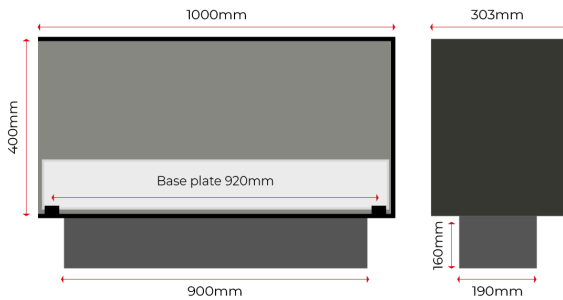

MANUAL FILLING

Use the tap included with the bioethanol container. An External Fuel Pump is available as an optional upgrade for easier handling."

GENERAL INFORMATION

Model	Montreal 1000 mm
Configuration	Open to Front and Left
Included Burner	Manual Burner 800 mm
Operation Type	Manual
Production	Made in Denmark

DESIGN & MATERIALS

Material	Stainless steel / Powder coated aluminum
Finish	Standard black powder coating
Glass Quality	Tempered diamond clear glass
Standard Glass	2x Low Glass