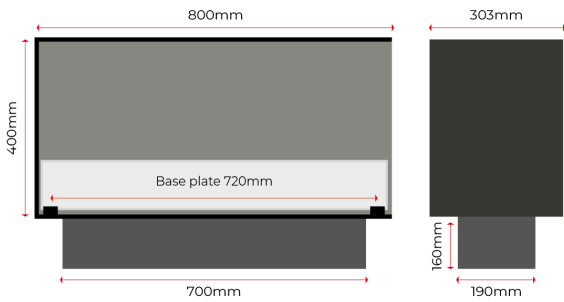

MANUAL FILLING

Use the tap included with the bioethanol container. An External Fuel Pump is available as an optional upgrade for easier handling."

GENERAL INFORMATION

Model	Montreal 800 mm
Configuration	Open to Front and Right
Included Burner	Manual Burner 600 mm
Operation Type	Manual
Production	Made in Denmark

DESIGN & MATERIALS

Material	Stainless steel / Powder coated aluminum
Finish	Standard black powder coating
Glass Quality	Tempered diamond clear glass
Standard Glass	2x Low Glass