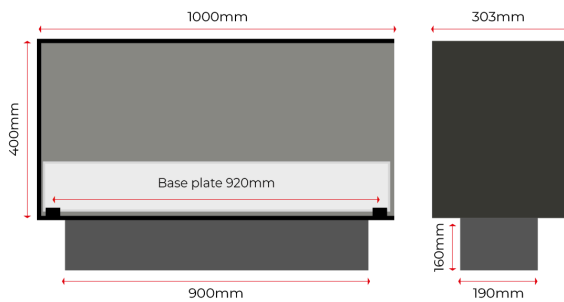

MANUAL FILLING

Use the tap included with the bioethanol container. An External Fuel Pump is available as an optional upgrade for easier handling."

GENERAL INFORMATION

Model	Montreal 1000 mm
Configuration	Open to Front and Right
Included Burner	Manual Burner 800 mm
Operation Type	Manual
Production	Made in Denmark

DESIGN & MATERIALS

Material	Stainless steel / Powder coated aluminum
Finish	Standard black powder coating
Glass Quality	Tempered diamond clear glass
Standard Glass	2x Low Glass