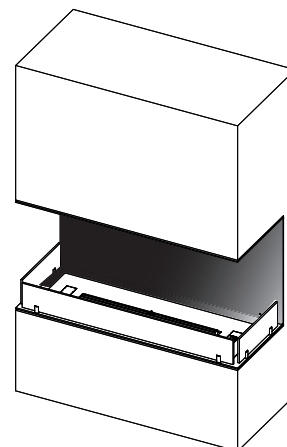

Denver Basic F3, is an automatic burner available in four standard dimensions.

It is suitable for various fireplace applications, either as a drop-down burner in various nonflammable materials or integrated in built-in models such as the Montreal casing.

DENVER F3 CAN BE INSTALLED IN  
VARIOUS CONSTRUCTION OPTIONS. EG:

Open to front

Open to front and back

Open to front and 1 side (Left or right)

Open to front, back and 1 side (Left or right)

Single standing