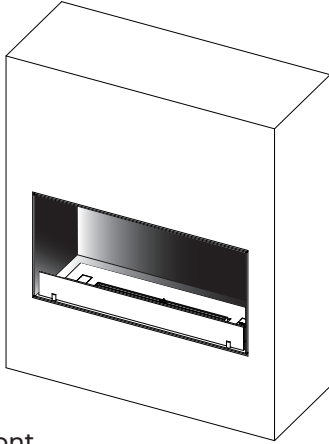

DENVER F3 CAN BE INSTALLED IN
VARIOUS CONSTRUCTION OPTIONS. EG:

Open to front