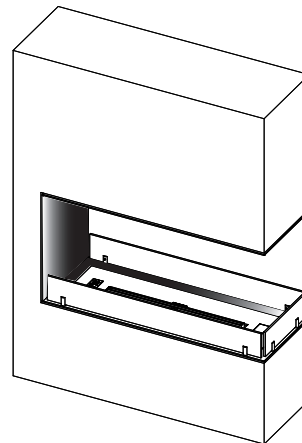

Denver Basic F3, is an automatic burner available in four standard dimensions.

It is suitable for various fireplace applications, either as a drop-down burner in various nonflammable materials or integrated in built-in models such as the Montreal casing.

DENVER F3 CAN BE INSTALLED IN  
VARIOUS CONSTRUCTION OPTIONS. EG:

Open to front

Open to front and back

Open to front and 1 side (Left or right)

Open to front, back and 1 side (Left or right)

Single standing