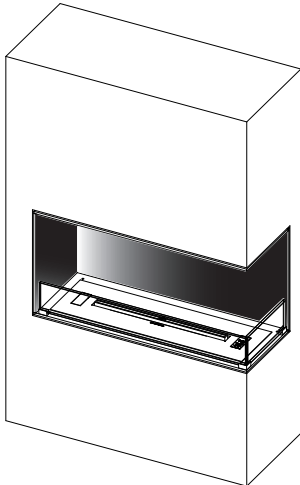

Denver Basic F3, is an automatic burner available in four standard dimensions.

It is suitable for various fireplace applications, either as a drop-down burner in various nonflammable materials or integrated in built-in models such as the Montreal casing.

DENVER F3 CAN BE INSTALLED IN  
VARIOUS CONSTRUCTION OPTIONS. EG:

Open to front

Open to front and back

Open to front and 1 side (Left or right)

Open to front, back and 1 side (Left or right)

Single standing