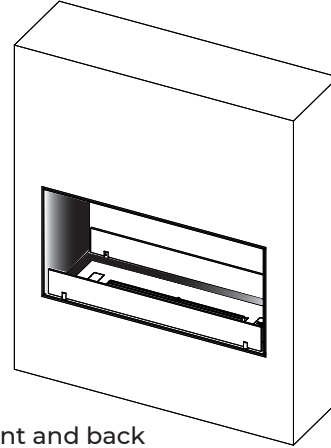

Open to front and back