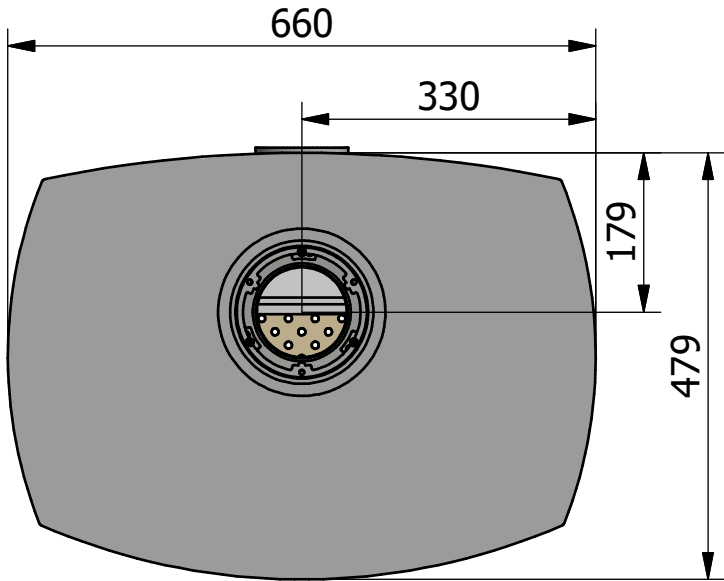

Q-Tee II C Glass Gas

12-0603-6402

Q-Tee II C Glass Gas Low Socket

12-0703-6402

Q-Tee II C Glass Gas High Socket

12-0803-6402

Q-Tee II C Glass Gas Low Legs

12-0903-6402

B-B

Q-Tee II C Glass Gas High Legs

12-1003-6402