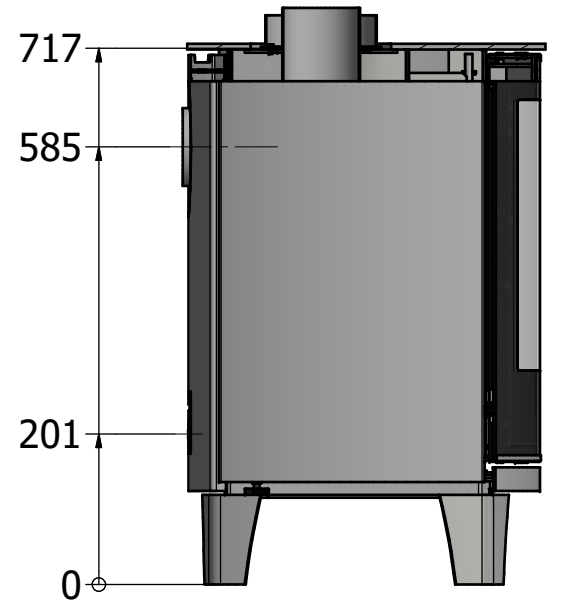

Q-Tee II C Glass Gas

12-0603-6402

Q-Tee II C Glass Gas Low Socket

12-0703-6402

Q-Tee II C Glass Gas High Socket

12-0803-6402

Q-Tee II C Glass Gas Low Legs

12-0903-6402

B-B

Q-Tee II C Glass Gas High Legs

12-1003-6402