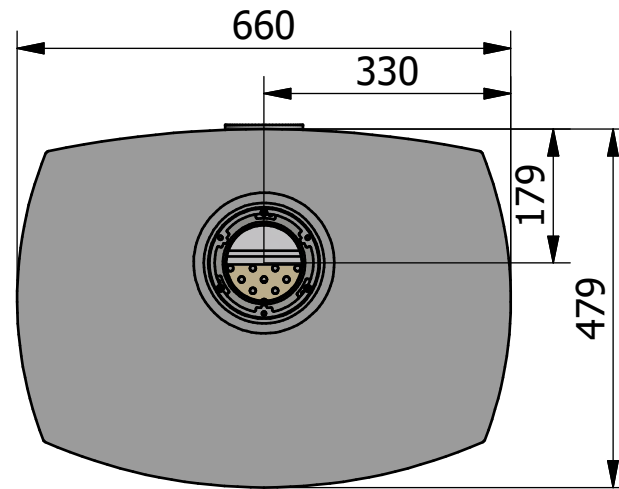

Q-Tee II C Glass Gas

12-0603-6402

Q-Tee II C Glass Gas Low Socket

12-0703-6402

Q-Tee II C Glass Gas High Socket

12-0803-6402

Q-Tee II C Glass Gas Low Legs

12-0903-6402

B-B

Q-Tee II C Glass Gas High Legs

12-1003-6402