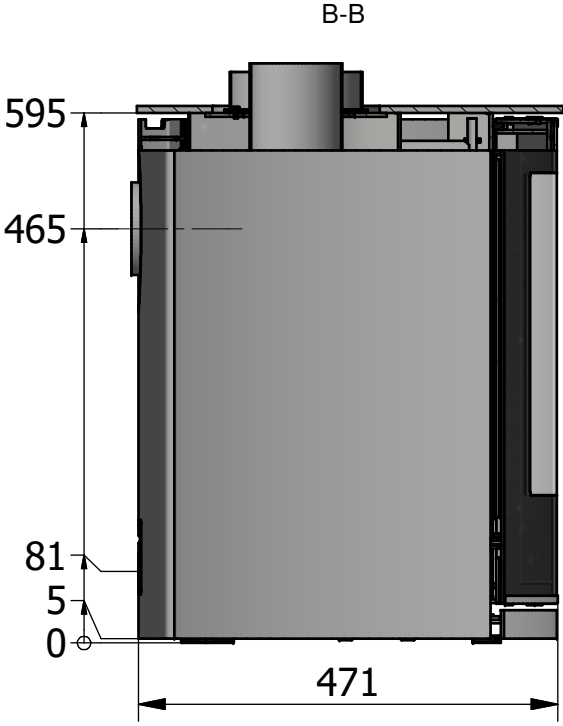

Q-Tee II C Glass Gas

12-0603-6402

Q-Tee II C Glass Gas Low Socket

12-0703-6402

Q-Tee II C Glass Gas High Socket

12-0803-6402

Q-Tee II C Glass Gas Low Legs

12-0903-6402

B-B

Q-Tee II C Glass Gas High Legs

12-1003-6402