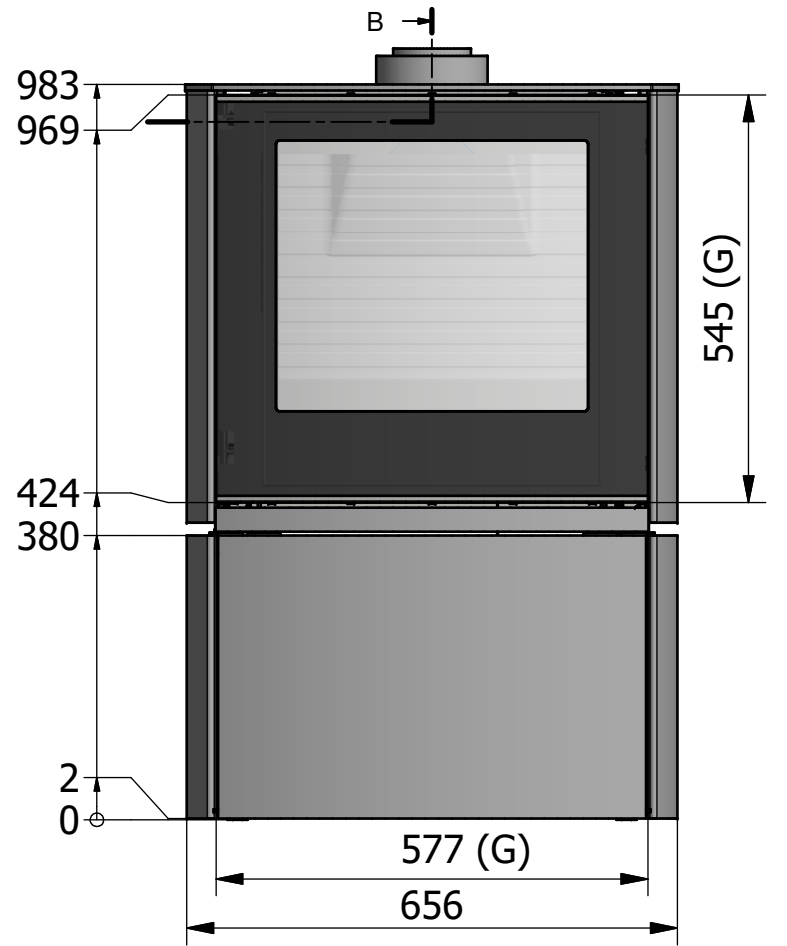

Q-Tee II C Glass Gas

12-0603-6402

Q-Tee II C Glass Gas Low Socket

12-0703-6402

Q-Tee II C Glass Gas High Socket

12-0803-6402

Q-Tee II C Glass Gas Low Legs

12-0903-6402

B-B

Q-Tee II C Glass Gas High Legs

12-1003-6402