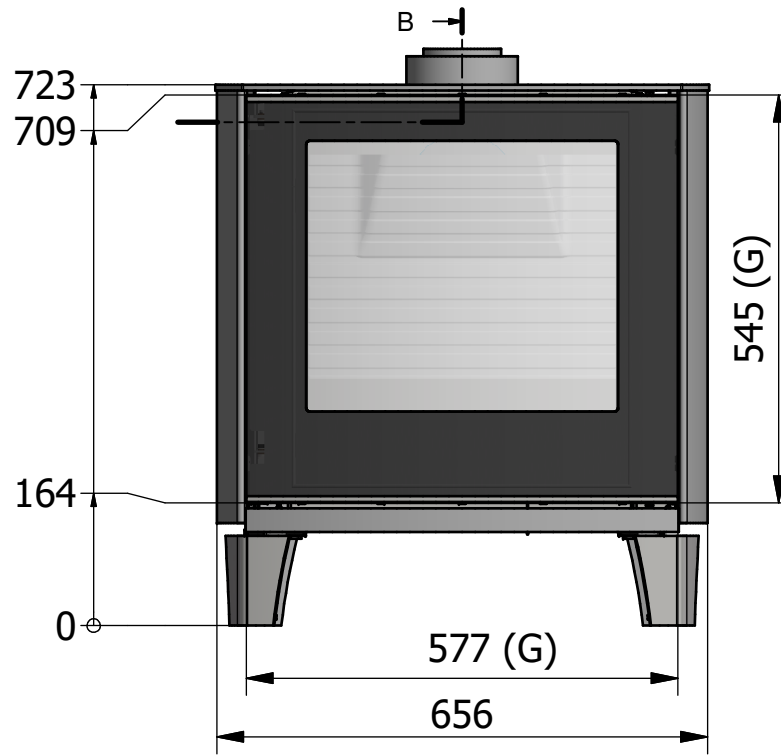

Q-Tee II C Glass Gas

12-0603-6402

Q-Tee II C Glass Gas Low Socket

12-0703-6402

Q-Tee II C Glass Gas High Socket

12-0803-6402

Q-Tee II C Glass Gas Low Legs

12-0903-6402

B-B

Q-Tee II C Glass Gas High Legs

12-1003-6402