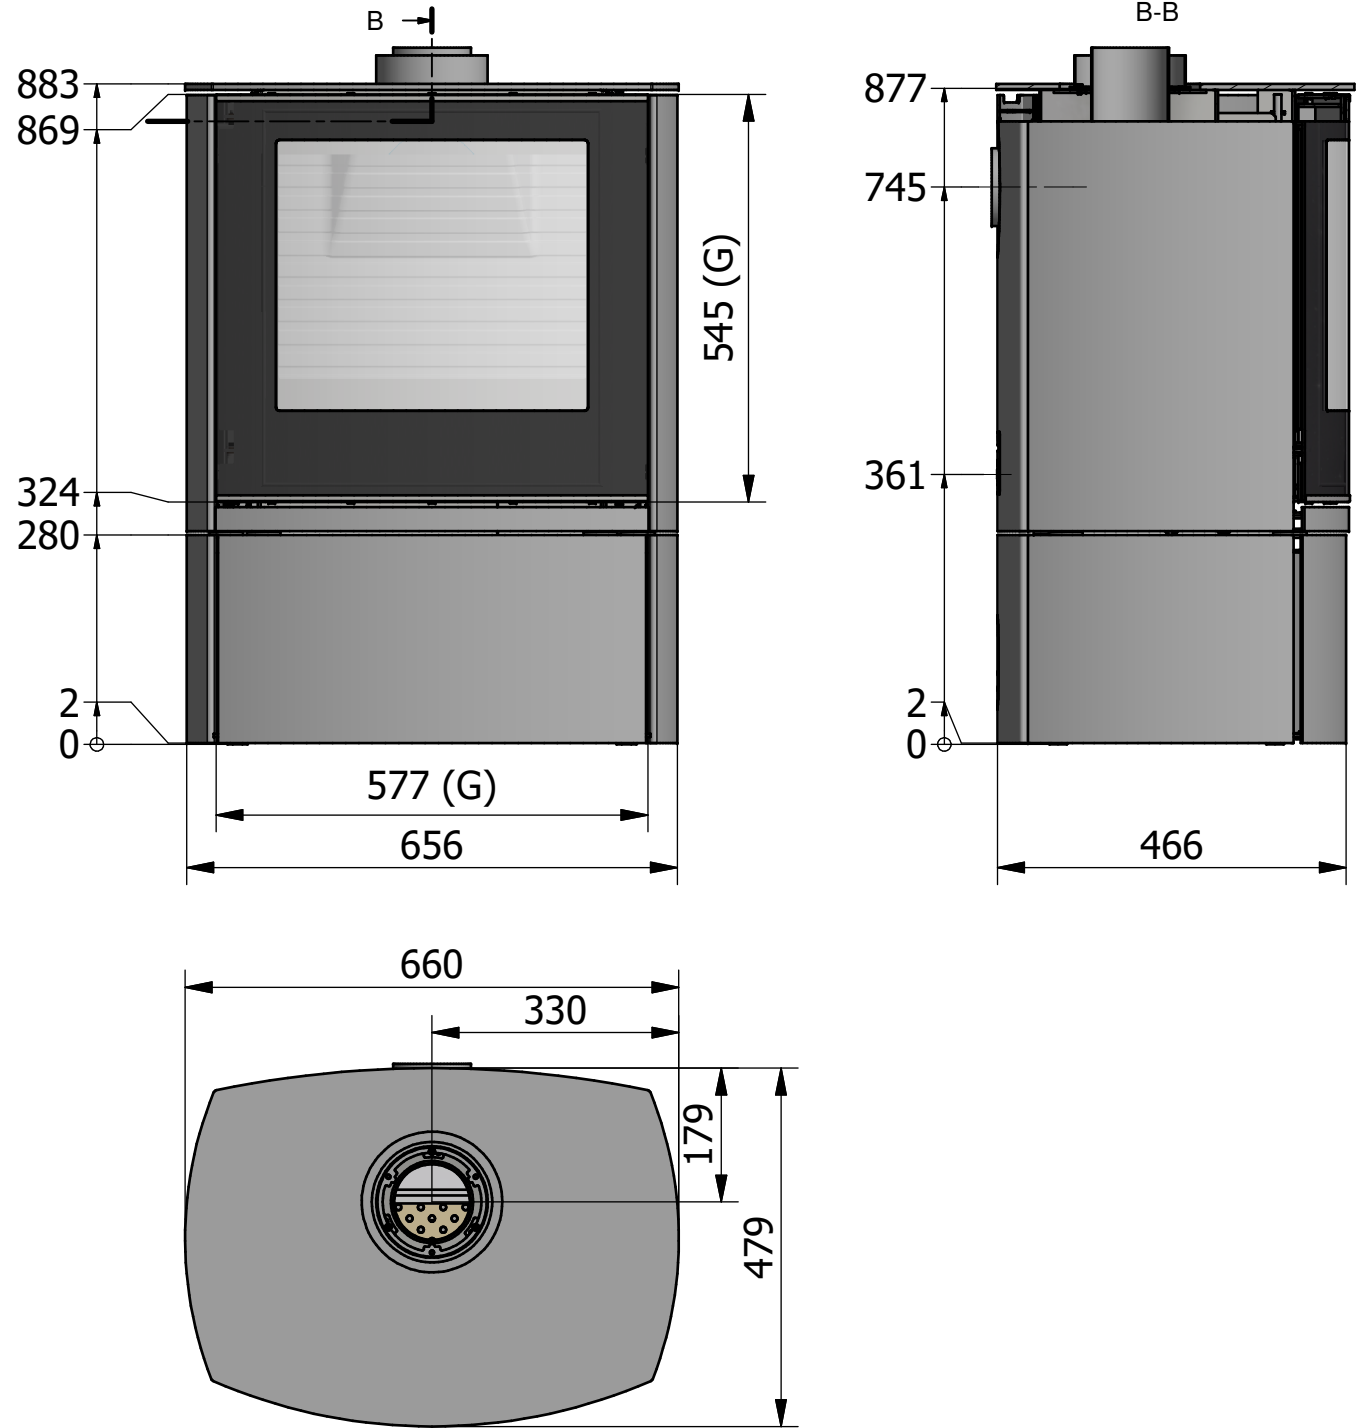

Q-Tee II C Glass Gas

12-0603-6402

Q-Tee II C Glass Gas Low Socket

12-0703-6402

Q-Tee II C Glass Gas High Socket

12-0803-6402

Q-Tee II C Glass Gas Low Legs

12-0903-6402

B-B

Q-Tee II C Glass Gas High Legs

12-1003-6402