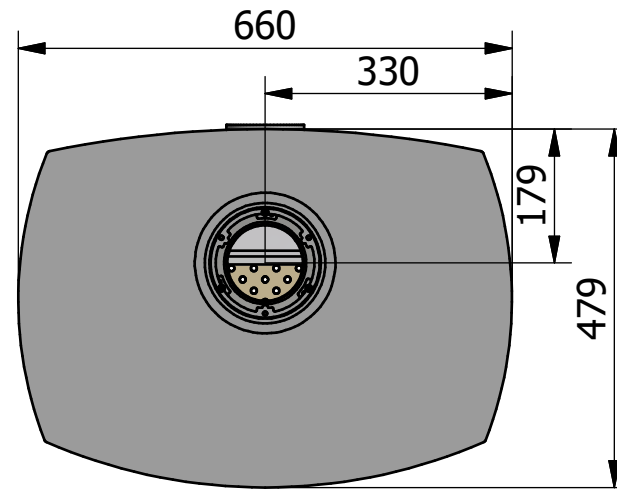

Q-Tee II C Glass Gas

12-0603-6402

Q-Tee II C Glass Gas Low Socket

12-0703-6402

Q-Tee II C Glass Gas High Socket

12-0803-6402

Q-Tee II C Glass Gas Low Legs

12-0903-6402

B-B

Q-Tee II C Glass Gas High Legs

12-1003-6402