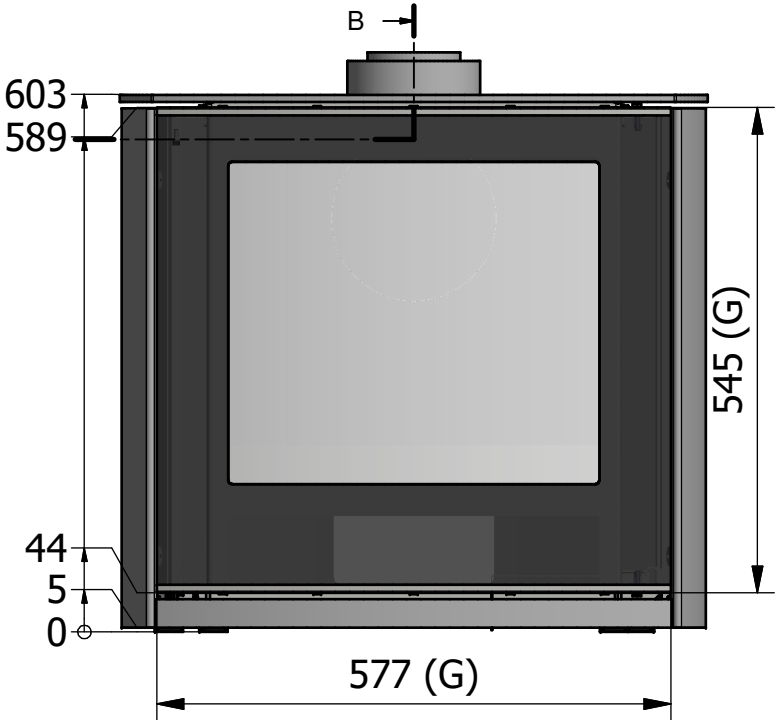

Q-Tee II C Glass Gas

12-0603-6402

Q-Tee II C Glass Gas Low Socket

12-0703-6402

Q-Tee II C Glass Gas High Socket

12-0803-6402

Q-Tee II C Glass Gas Low Legs

12-0903-6402

B-B

Q-Tee II C Glass Gas High Legs

12-1003-6402