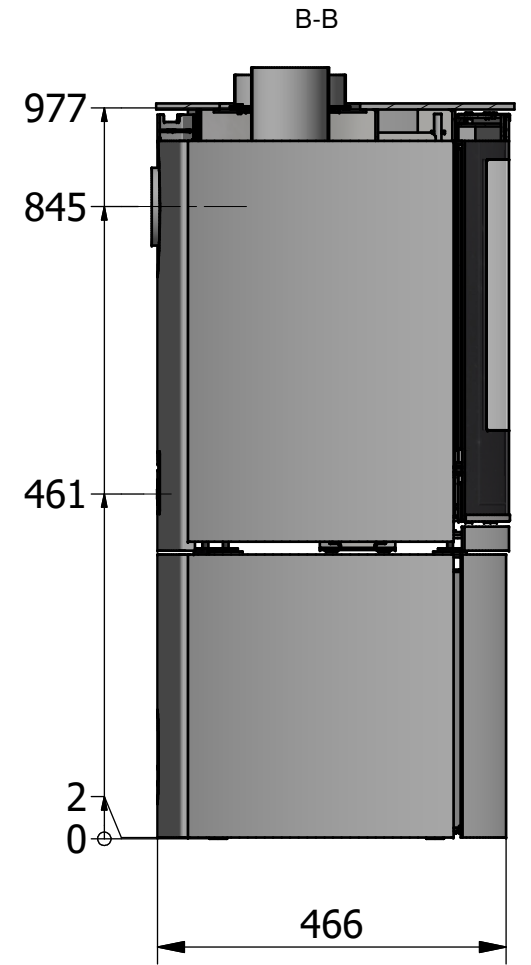

Q-Tee II C Glass Gas

12-0603-6402

Q-Tee II C Glass Gas Low Socket

12-0703-6402

Q-Tee II C Glass Gas High Socket

12-0803-6402

Q-Tee II C Glass Gas Low Legs

12-0903-6402

B-B

Q-Tee II C Glass Gas High Legs

12-1003-6402