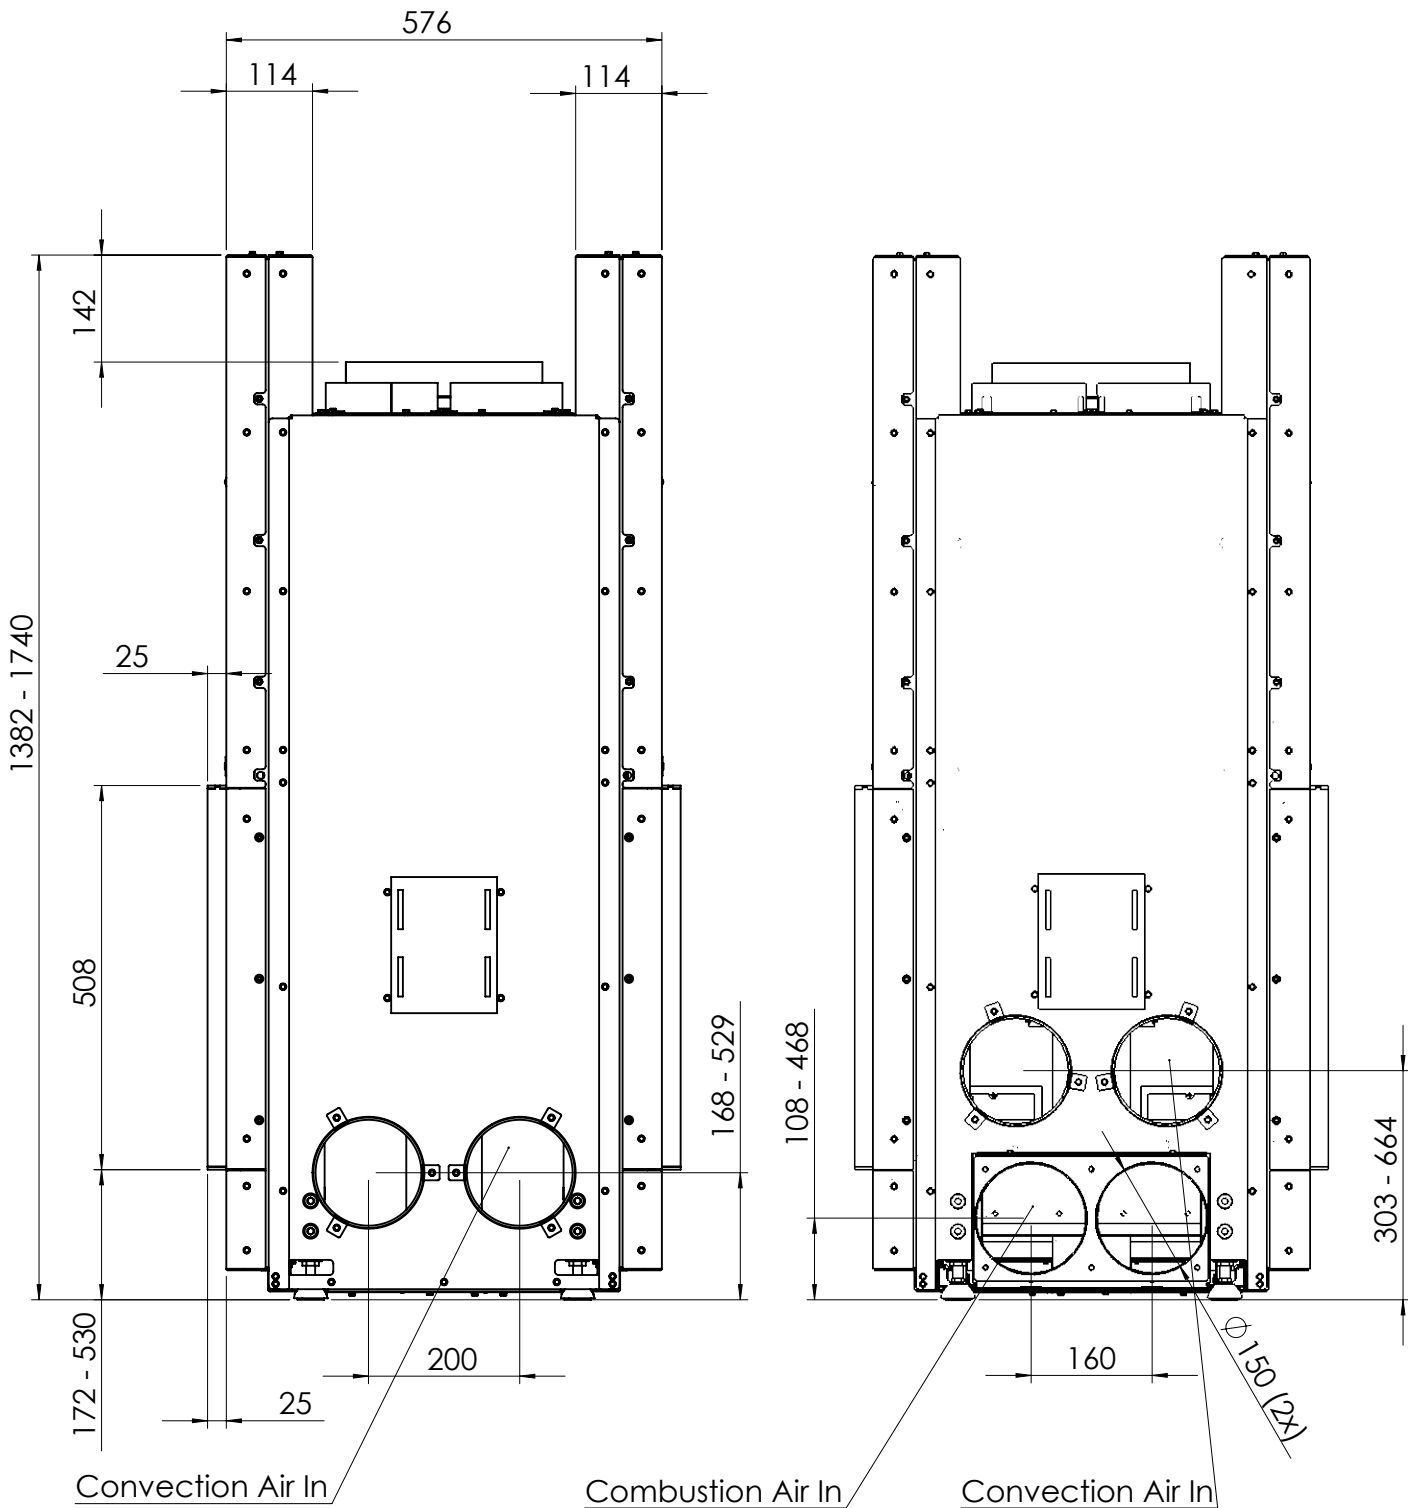

# KALFIRE

FIREPLACES

W105-47T

All dimensions in mm. Modifications under reserve.

9-8-2016 sheet 1 / 4

© All rights reserved. This drawing is sole property of Kal-fire. No part of this drawing may be reproduced, or published, in any form or in any way without prior written permission from Kal-fire.

All dimensions in mm. Modifications under reserve.

9-8-2016 sheet 3 / 4

© All rights reserved. This drawing is sole property of Kal-fire. No part of this drawing may be reproduced, or published, in any form or in any way without prior written permission from Kal-fire.

# KALFIRE

FIREPLACES

W105-47T

All dimensions in mm. Modifications under reserve.

9-8-2016 sheet 4 / 4

© All rights reserved. This drawing is sole property of Kal-fire. No part of this drawing may be reproduced, or published, in any form or in any way without prior written permission from Kal-fire.