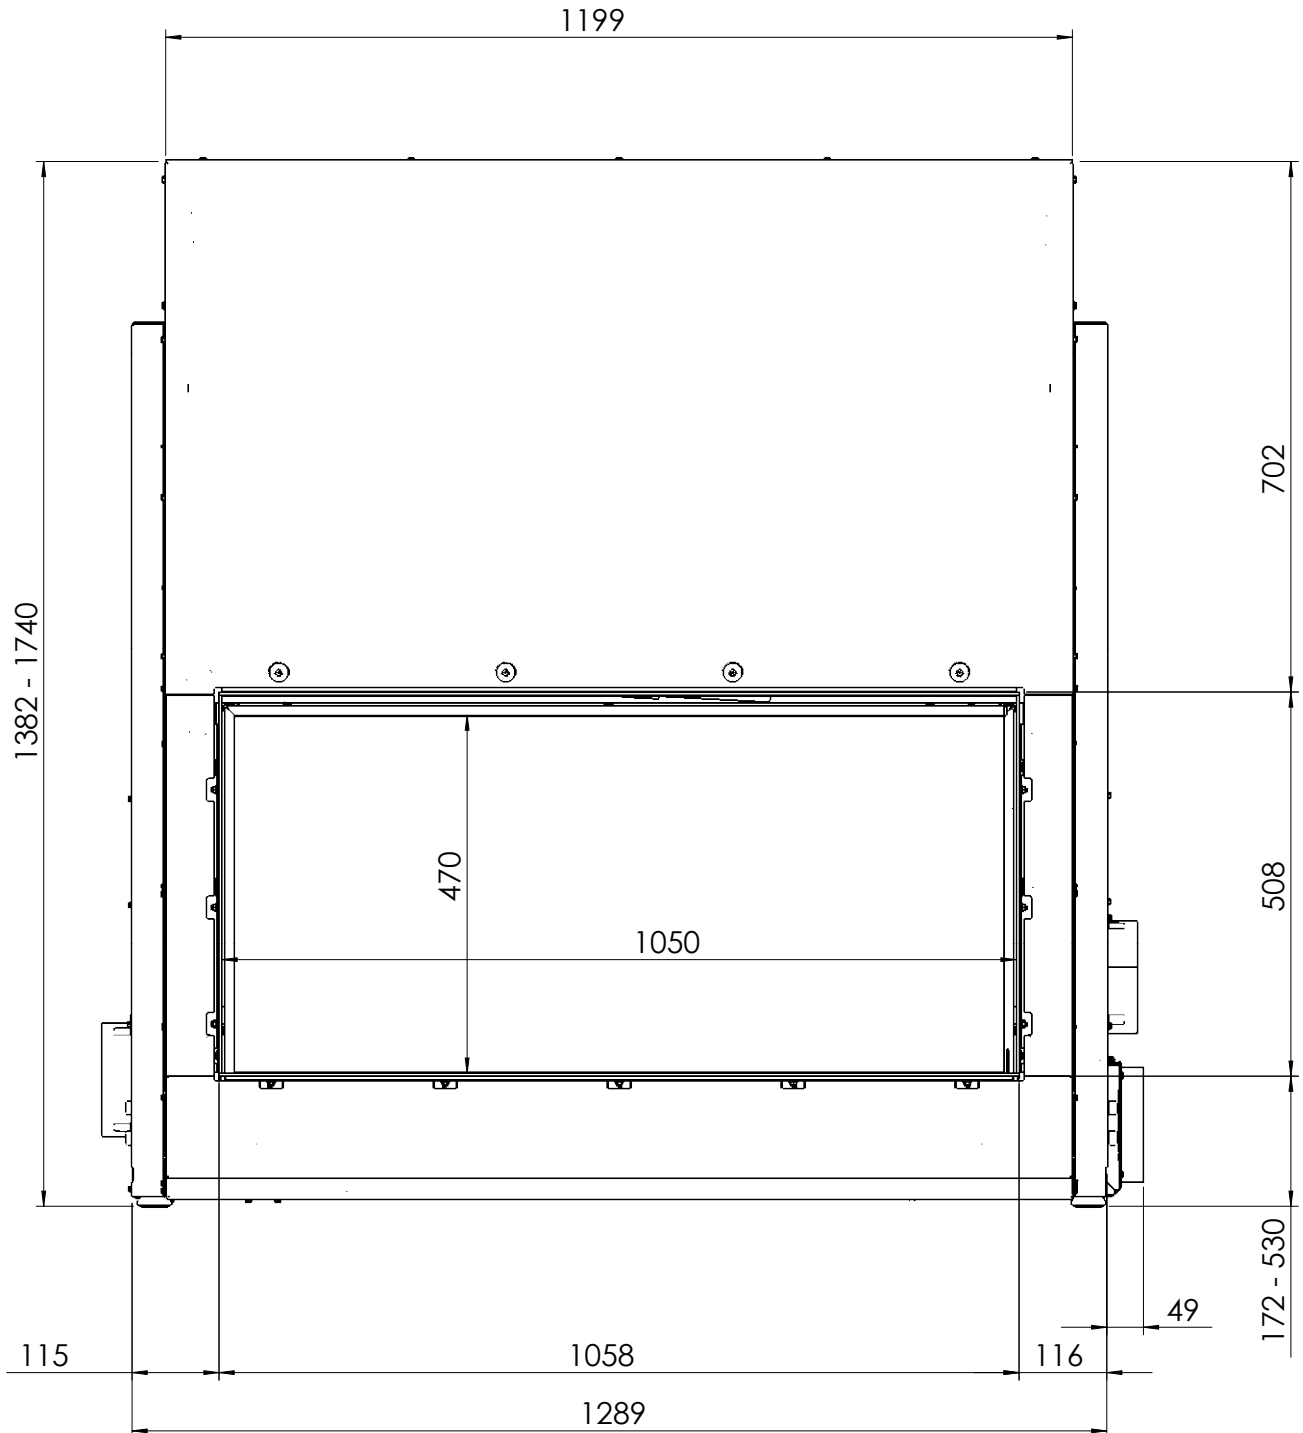

# KALFIRE

FIREPLACES

W105-47T

All dimensions in mm. Modifications under reserve.

9-8-2016 sheet 1 / 4

© All rights reserved. This drawing is sole property of Kal-fire. No part of this drawing may be reproduced, or published, in any form or in any way without prior written permission from Kal-fire.

All dimensions in mm. Modifications under reserve.

9-8-2016 sheet 3 / 4

© All rights reserved. This drawing is sole property of Kal-fire. No part of this drawing may be reproduced, or published, in any form or in any way without prior written permission from Kal-fire.

# KALFIRE

FIREPLACES

W105-47T

All dimensions in mm. Modifications under reserve.

9-8-2016 sheet 4 / 4

© All rights reserved. This drawing is sole property of Kal-fire. No part of this drawing may be reproduced, or published, in any form or in any way without prior written permission from Kal-fire.