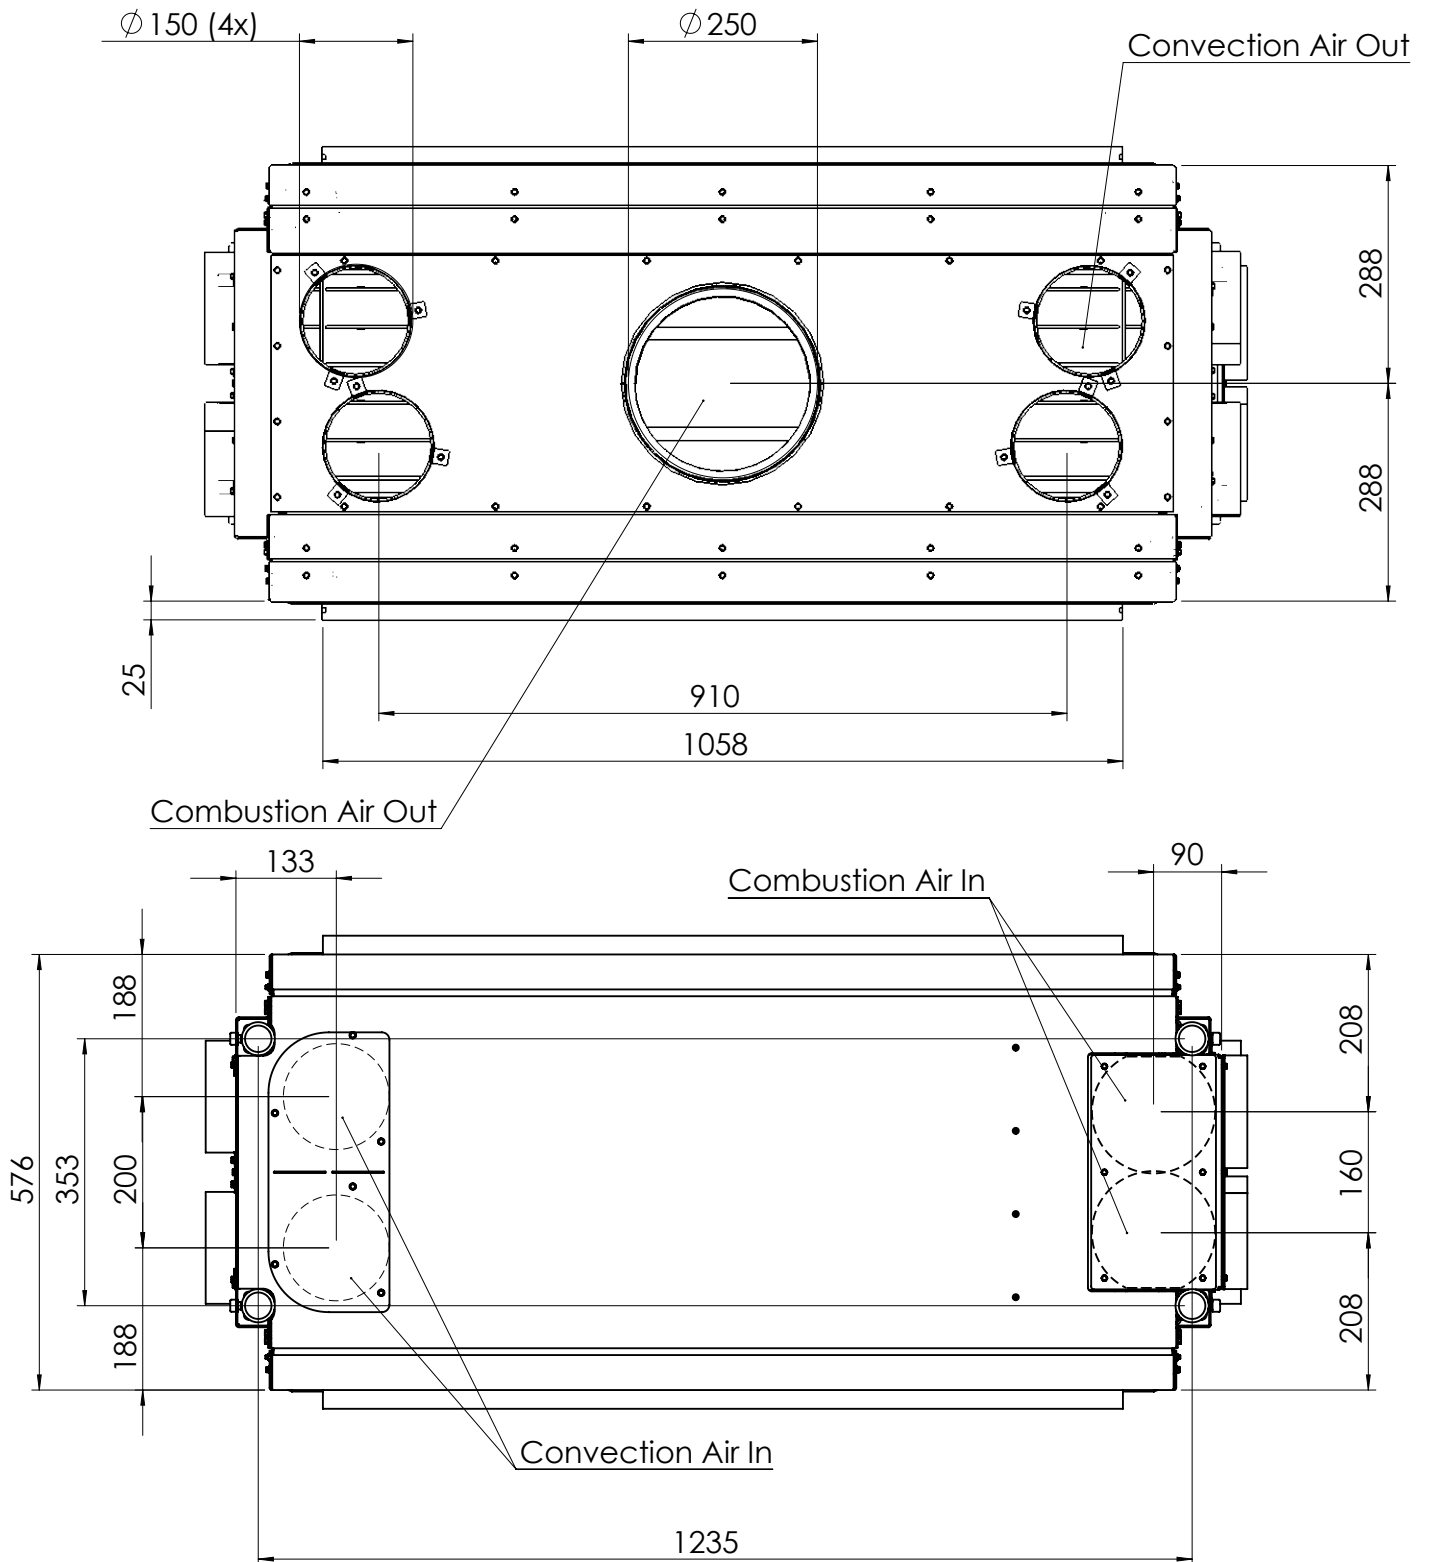

# KALFIRE

FIREPLACES

W105-47T

All dimensions in mm. Modifications under reserve.

9-8-2016 sheet 1 / 4

© All rights reserved. This drawing is sole property of Kal-fire. No part of this drawing may be reproduced, or published, in any form or in any way without prior written permission from Kal-fire.

All dimensions in mm. Modifications under reserve.

9-8-2016 sheet 3 / 4

© All rights reserved. This drawing is sole property of Kal-fire. No part of this drawing may be reproduced, or published, in any form or in any way without prior written permission from Kal-fire.