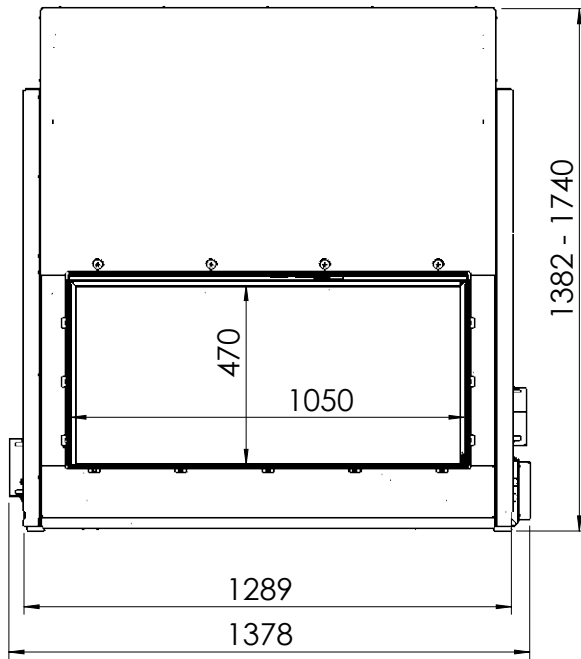

# KALFIRE

FIREPLACES

W105-47T

All dimensions in mm. Modifications under reserve.

9-8-2016 sheet 1 / 4

© All rights reserved. This drawing is sole property of Kal-fire. No part of this drawing may be reproduced, or published, in any form or in any way without prior written permission from Kal-fire.

All dimensions in mm. Modifications under reserve.

9-8-2016 sheet 3 / 4

© All rights reserved. This drawing is sole property of Kal-fire. No part of this drawing may be reproduced, or published, in any form or in any way without prior written permission from Kal-fire.

# KALFIRE

FIREPLACES

W105-47T

All dimensions in mm. Modifications under reserve.

9-8-2016 sheet 4 / 4

© All rights reserved. This drawing is sole property of Kal-fire. No part of this drawing may be reproduced, or published, in any form or in any way without prior written permission from Kal-fire.