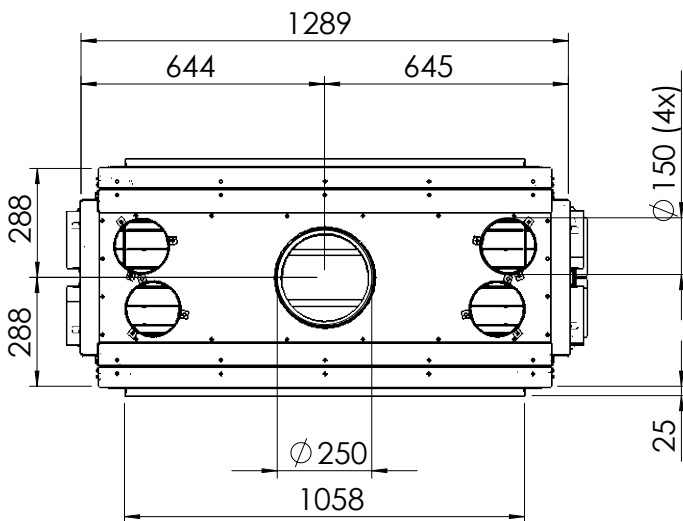

# KALFIRE

FIREPLACES

W105-47T

All dimensions in mm. Modifications under reserve.

9-8-2016 sheet 1 / 4

© All rights reserved. This drawing is sole property of Kal-fire. No part of this drawing may be reproduced, or published, in any form or in any way without prior written permission from Kal-fire.

All dimensions in mm. Modifications under reserve.

9-8-2016 sheet 3 / 4

© All rights reserved. This drawing is sole property of Kal-fire. No part of this drawing may be reproduced, or published, in any form or in any way without prior written permission from Kal-fire.

# KALFIRE

FIREPLACES

W105-47T

All dimensions in mm. Modifications under reserve.

9-8-2016 sheet 4 / 4

© All rights reserved. This drawing is sole property of Kal-fire. No part of this drawing may be reproduced, or published, in any form or in any way without prior written permission from Kal-fire.