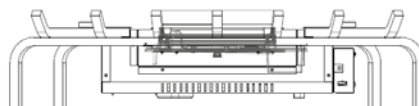

Silverton

230V/50Hz | 60 Watt

Experience Better Living

Unit Dimensions

Specifications

Flame Effect system	Optimyst®
Model number	204554
GTIN/UPC	5011139204554
Model	Freestanding
View Type	Three-sided
Colour - Furniture	Black
Media Bed	Logset
Viewing window WxH (cm)	22x20
Build in dim (WxHxD) (cm)	68,2x33x36,1
Heating function	No
Heating Element	No
Remote Control	Yes
Manual Operation on the fireplace possible	Yes
Lighting Module	LED
Sound	No
Media Bed Flame Colours	No
Heat Setting 1 in Watts	-
Heat Setting 2 in Watts	-
Power consumption (flame effect) (Watt)	60
Wattage	60
Voltage	230V/50Hz
Unpacked Weight (kg)	10
Plug Length	1,5 m
Warranty	2 years