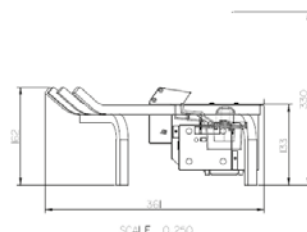

Silverton

230V/50Hz | 60 Watt

Experience Better Living

Unit Dimensions

Specifications

Flame Effect system	Optimyst®
Model number	204554
GTIN/UPC	5011139204554
Model	Freestanding
View Type	Three-sided
Colour - Furniture	Black
Media Bed	Logset
Viewing window WxH (cm)	22x20
Build in dim (WxHxD) (cm)	68,2x33x36,1
Heating function	No
Heating Element	No
Remote Control	Yes
Manual Operation on the fireplace possible	Yes
Lighting Module	LED
Sound	No
Media Bed Flame Colours	No
Heat Setting 1 in Watts	-
Heat Setting 2 in Watts	-
Power consumption (flame effect) (Watt)	60
Wattage	60
Voltage	230V/50Hz
Unpacked Weight (kg)	10
Plug Length	1,5 m
Warranty	2 years