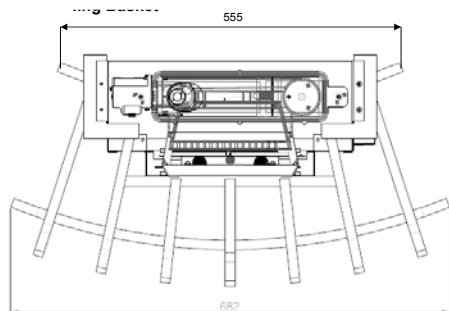

Silverton

230V/50Hz | 60 Watt

Experience Better Living

Unit Dimensions

Specifications

Flame Effect system	Optimyst®
Model number	204554
GTIN/UPC	5011139204554
Model	Freestanding
View Type	Three-sided
Colour - Furniture	Black
Media Bed	Logset
Viewing window WxH (cm)	22x20
Build in dim (WxHxD) (cm)	68,2x33x36,1
Heating function	No
Heating Element	No
Remote Control	Yes
Manual Operation on the fireplace possible	Yes
Lighting Module	LED
Sound	No
Media Bed Flame Colours	No
Heat Setting 1 in Watts	-
Heat Setting 2 in Watts	-
Power consumption (flame effect) (Watt)	60
Wattage	60
Voltage	230V/50Hz
Unpacked Weight (kg)	10
Plug Length	1,5 m
Warranty	2 years