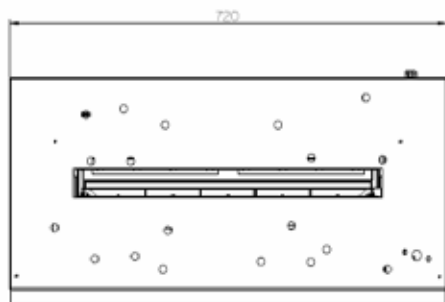

Comes as standard with white pebbles

Very suitable for installation

Cassette L Pebbles

230V/50Hz | 400 Watt

Experience Better Living

Unit Dimensions

Specifications

Flame Effect system	Optimyst®
Model number	202789
GTIN/UPC	5011139202789
Model	Cassette
View Type	Four-sided
Colour - Furniture	Black
Media Bed	White Carrara Pebbles
Viewing window WxH (cm)	51x20
Build in dim (WxHxD) (cm)	72x20x35,6
Heating function	No
Heating Element	No
Remote Control	Yes
Manual Operation on the fireplace possible	Yes
Lighting Module	Halogen
Sound	No
Media Bed Flame Colours	No
Heat Setting 1 in Watts	-
Heat Setting 2 in Watts	-
Power consumption (flame effect) (Watt)	400
Wattage	400
Voltage	230V/50Hz
Unpacked Weight (kg)	27
Plug Length	1,5 m
Warranty	2 years