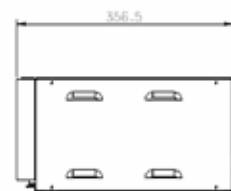

Comes as standard with white pebbles

Very suitable for installation

Cassette L Pebbles

230V/50Hz | 400 Watt

Experience Better Living

Unit Dimensions

Specifications

Flame Effect system	Optimyst®
Model number	202789
GTIN/UPC	5011139202789
Model	Cassette
View Type	Four-sided
Colour - Furniture	Black
Media Bed	White Carrara Pebbles
Viewing window WxH (cm)	51x20
Build in dim (WxHxD) (cm)	72x20x35,6
Heating function	No
Heating Element	No
Remote Control	Yes
Manual Operation on the fireplace possible	Yes
Lighting Module	Halogen
Sound	No
Media Bed Flame Colours	No
Heat Setting 1 in Watts	-
Heat Setting 2 in Watts	-
Power consumption (flame effect) (Watt)	400
Wattage	400
Voltage	230V/50Hz
Unpacked Weight (kg)	27
Plug Length	1,5 m
Warranty	2 years